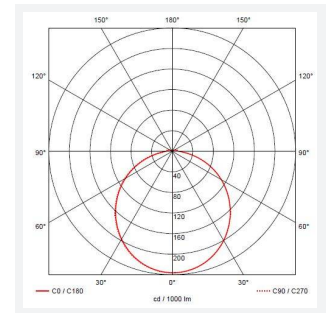

## PRODUCT FEATURES

- All polycarbonate multi-purpose LED square bulkhead suitable for ancillary areas and industrial applications
- Internal CCT selector switch allows the installer to choose the CCT between 3000K and 4000K
- Unique Visiluxe diffuser allows 90% light transmission from LED source for increased performance
- Push fit feed-in, feed-out terminals for speed and ease of installation
- Supplied c/w optional trim attachment which provides a more commercially aesthetic appearance
- Instant light output and unlimited switching

GENERAL INFORMATION	
Wattage	7W - 12W
Lumens Delivered	1000lm - 1700lm(4000K)
Lm/W	90lm/W (4000K)
Beam Angle	115
CRI	80
CCT	3000/4000/5700K
Input	220/240V
Operating Temp	0°C - 25°C
SDCM	6
Product Weight without Packaging	0.01 kg

TECHNICAL INFORMATION	
Light Source	LED
Colour / Finish	Black / Visiluxe
IP Rating	IP65
Class Protection	2
Internal / External	Internal / External
Surface / Recessed / Suspended	Ceiling, Wall
Lumen Depreciation	L80 60,000h
Warranty (Years)	5
CE Mark	Yes