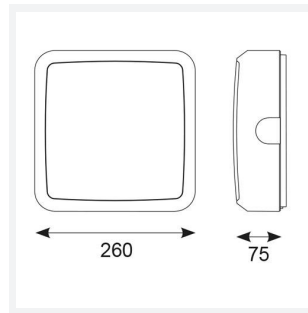

## PRODUCT FEATURES

- All polycarbonate multi-purpose LED square bulkhead suitable for ancillary areas and industrial applications
- Internal CCT selector switch allows the installer to choose the CCT between 3000K and 4000K
- Unique Visiluxe diffuser allows 90% light transmission from LED source for increased performance
- Push fit feed-in, feed-out terminals for speed and ease of installation
- Supplied c/w optional trim attachment which provides a more commercially aesthetic appearance
- Instant light output and unlimited switching

GENERAL INFORMATION	
Wattage	7W - 12W
Lumens Delivered	1000lm - 1700lm(4000K)
Lm/W	90lm/W (4000K)
Beam Angle	115
CRI	80
CCT	3000/4000/5700K
Input	220/240V
Operating Temp	0°C - 25°C
SDCM	6
Product Weight without Packaging	0.01 kg