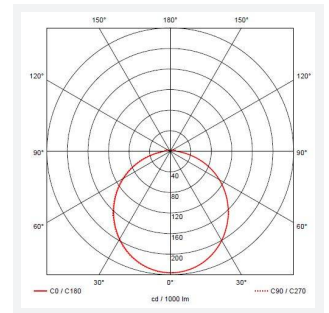

Astro

Category	Bulkheads
Application	Ancillary, Commercial, Education, Healthcare, Industrial, Outdoor
Specification	Architectural

Code: AALED2/BV/CCT/DD3/MWS/M3

- All polycarbonate multi-purpose LED square bulkhead suitable for ancillary areas and industrial applications
- Internal CCT selector switch allows the installer to choose the CCT between 3000K and 4000K
- Unique Visiluxe diffuser allows 90% light transmission from LED source for increased performance
- Push fit feed-in, feed-out terminals for speed and ease of installation
- Supplied c/w optional trim attachment which provides a more commercially aesthetic appearance
- Instant light output and unlimited switching

GENERAL INFORMATION

Wattage	7W - 12W
Lumens Delivered	1000lm - 1700lm(4000K)
Lm/W	90lm/W (4000K)
Beam Angle	115
CRI	80
CCT	3000/4000/5700K
Input	220-240V
Operating Temp	0°C - 25°C
SDCM	6
Product Weight without Packaging	0.01 kg

TECHNICAL INFORMATION

Light Source	LED
Colour / Finish	Black / Visiluxe
IP Rating	IP65
Class Protection	2
Internal / External	Internal / External
Surface / Recessed / Suspended	Ceiling, Wall
Lumen Depreciation	L80 60,000h
Warranty (Years)	5
CE Mark	Yes