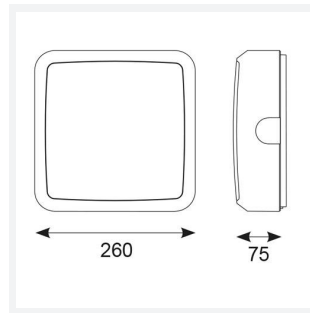

Astro

Category	Bulkheads
Application	Ancillary, Commercial, Education, Healthcare, Industrial, Outdoor
Specification	Architectural

Code: AALED2/BV/CCT/DD3/MWS/M3

- All polycarbonate multi-purpose LED square bulkhead suitable for ancillary areas and industrial applications
- Internal CCT selector switch allows the installer to choose the CCT between 3000K and 4000K
- Unique Visiluxe diffuser allows 90% light transmission from LED source for increased performance
- Push fit feed-in, feed-out terminals for speed and ease of installation
- Supplied c/w optional trim attachment which provides a more commercially aesthetic appearance
- Instant light output and unlimited switching

GENERAL INFORMATION

Wattage	7W - 12W
Lumens Delivered	1000lm - 1700lm(4000K)
Lm/W	90lm/W (4000K)
Beam Angle	115
CRI	80
CCT	3000/4000/5700K
Input	220-240V
Operating Temp	0°C - 25°C
SDCM	6
Product Weight without Packaging	0.01 kg