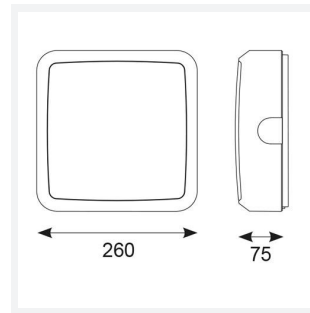

Astro

Astro CCT 2 Switch Dim Black
Code: AALED2/BV/CCT/DD1

Category	Bulkheads
Application	Ancillary, Commercial, Education, Healthcare, Industrial, Outdoor
Specification	Architectural

PRODUCT FEATURES

- All polycarbonate multi-purpose LED square bulkhead suitable for ancillary areas and industrial applications
- Internal CCT selector switch allows the installer to choose the CCT between 3000K and 4000K
- Unique Visiluxe diffuser allows 90% light transmission from LED source for increased performance
- Push fit feed-in, feed-out terminals for speed and ease of installation
- Supplied c/w optional trim attachment which provides a more commercially aesthetic appearance
- Instant light output and unlimited switching

GENERAL INFORMATION	
Wattage	7W - 12W
Lumens Delivered	1000lm - 1700lm(4000K)
Lm/W	90lm/W (4000K)
Beam Angle	115
CRI	80
CCT	3000/4000/5700K
Input	220/240V
Operating Temp	-10°C - 25°C
SDCM	6
Product Weight without Packaging	0.01 kg