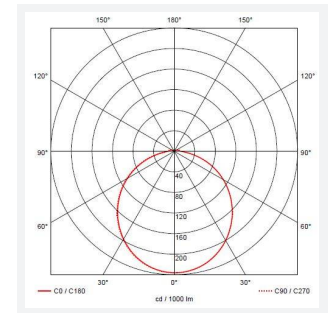

Astro

Astro CCT 2 Switch Dim Black
Code: AALED2/BV/CCT/DD1

Category	Bulkheads
Application	Ancillary, Commercial, Education, Healthcare, Industrial, Outdoor
Specification	Architectural

PRODUCT FEATURES

- All polycarbonate multi-purpose LED square bulkhead suitable for ancillary areas and industrial applications
- Internal CCT selector switch allows the installer to choose the CCT between 3000K and 4000K
- Unique Visiluxe diffuser allows 90% light transmission from LED source for increased performance
- Push fit feed-in, feed-out terminals for speed and ease of installation
- Supplied c/w optional trim attachment which provides a more commercially aesthetic appearance
- Instant light output and unlimited switching

GENERAL INFORMATION	
Wattage	7W - 12W
Lumens Delivered	1000lm - 1700lm(4000K)
Lm/W	90lm/W (4000K)
Beam Angle	115
CRI	80
CCT	3000/4000/5700K
Input	220/240V
Operating Temp	-10°C - 25°C
SDCM	6
Product Weight without Packaging	0.01 kg

TECHNICAL INFORMATION	
Light Source	LED
Colour / Finish	Black / Visiluxe
IP Rating	IP65
Class Protection	2
Internal / External	Internal / External
Surface / Recessed / Suspended	Ceiling, Wall
Lumen Depreciation	L80 60,000h
Warranty (Years)	5
CE Mark	Yes