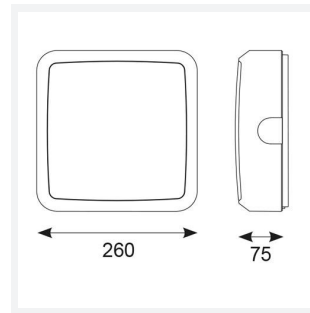

# Astro

**Astro CCT 2 Switch Dim Black**  
**Code: AALED2/BV/CCT/DD1**

<b>Category</b>	Bulkheads
<b>Application</b>	Ancillary, Commercial, Education, Healthcare, Industrial, Outdoor
<b>Specification</b>	Architectural

## PRODUCT FEATURES

- All polycarbonate multi-purpose LED square bulkhead suitable for ancillary areas and industrial applications
- Internal CCT selector switch allows the installer to choose the CCT between 3000K and 4000K
- Unique Visiluxe diffuser allows 90% light transmission from LED source for increased performance
- Push fit feed-in, feed-out terminals for speed and ease of installation
- Supplied c/w optional trim attachment which provides a more commercially aesthetic appearance
- Instant light output and unlimited switching

GENERAL INFORMATION	
Wattage	7W - 12W
Lumens Delivered	1000lm - 1700lm(4000K)
Lm/W	90lm/W (4000K)
Beam Angle	115
CRI	80
CCT	3000/4000/5700K
Input	220-240V
Operating Temp	-10°C - 25°C
SDCM	6
Product Weight without Packaging	0.01 kg