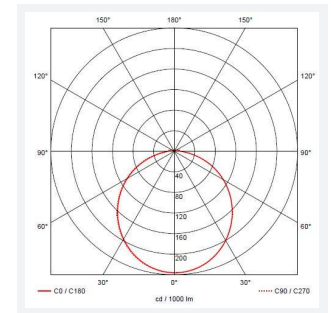

## PRODUCT FEATURES

- All polycarbonate multi-purpose LED square bulkhead suitable for ancillary areas and industrial applications
- Internal CCT selector switch allows the installer to choose the CCT between 3000K and 4000K
- Unique Visiluxe diffuser allows 90% light transmission from LED source for increased performance
- Push fit feed-in, feed-out terminals for speed and ease of installation
- Supplied c/w optional trim attachment which provides a more commercially aesthetic appearance
- Instant light output and unlimited switching

GENERAL INFORMATION	
Wattage	7W - 12W
Lumens Delivered	1000lm - 1700lm(4000K)
Lm/W	90lm/W (4000K)
Beam Angle	115
CRI	80
CCT	3000/4000/5700K
Input	220-240V
Operating Temp	-10°C - 25°C
SDCM	6
Product Weight without Packaging	0.01 kg

TECHNICAL INFORMATION	
Light Source	LED
Colour / Finish	Black / Visiluxe
IP Rating	IP65
Class Protection	2
Internal / External	Internal / External
Surface / Recessed / Suspended	Ceiling, Wall
Lumen Depreciation	L80 60,000h
Warranty (Years)	5
CE Mark	Yes