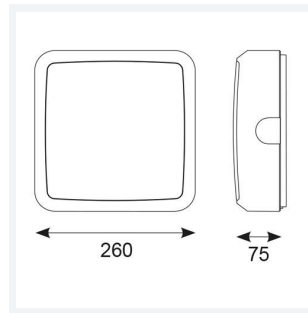

# Astro

**Astro CCT 2 Switch Dim Microwave Sensor Black**  
**Code: AALED2/BV/CCT/DD1/MWS**

<b>Category</b>	Bulkheads
<b>Application</b>	Ancillary, Commercial, Education, Healthcare, Industrial, Outdoor
<b>Specification</b>	Architectural

## PRODUCT FEATURES

- All polycarbonate multi-purpose LED square bulkhead suitable for ancillary areas and industrial applications
- Internal CCT selector switch allows the installer to choose the CCT between 3000K and 4000K
- Unique Visiluxe diffuser allows 90% light transmission from LED source for increased performance
- Push fit feed-in, feed-out terminals for speed and ease of installation
- Supplied c/w optional trim attachment which provides a more commercially aesthetic appearance
- Instant light output and unlimited switching

GENERAL INFORMATION	
Wattage	7W - 12W
Lumens Delivered	1000lm - 1700lm(4000K)
Lm/W	90lm/W (4000K)
Beam Angle	115
CRI	80
CCT	3000/4000/5700K
Input	220/240V
Operating Temp	-10°C - 25°C
SDCM	6
Product Weight without Packaging	1.141 kg