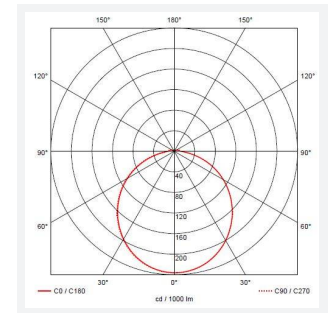

Astro

Astro CCT 2 Switch Dim Microwave Sensor Black
Code: AALED2/BV/CCT/DD1/MWS

Category	Bulkheads
Application	Ancillary, Commercial, Education, Healthcare, Industrial, Outdoor
Specification	Architectural

PRODUCT FEATURES

- All polycarbonate multi-purpose LED square bulkhead suitable for ancillary areas and industrial applications
- Internal CCT selector switch allows the installer to choose the CCT between 3000K and 4000K
- Unique Visiluxe diffuser allows 90% light transmission from LED source for increased performance
- Push fit feed-in, feed-out terminals for speed and ease of installation
- Supplied c/w optional trim attachment which provides a more commercially aesthetic appearance
- Instant light output and unlimited switching

GENERAL INFORMATION	
Wattage	7W - 12W
Lumens Delivered	1000lm - 1700lm(4000K)
Lm/W	90lm/W (4000K)
Beam Angle	115
CRI	80
CCT	3000/4000/5700K
Input	220-240V
Operating Temp	-10°C - 25°C
SDCM	6
Product Weight without Packaging	1.141 kg

TECHNICAL INFORMATION	
Light Source	LED
Colour / Finish	Black / Visiluxe
IP Rating	IP65
Class Protection	2
Internal / External	Internal / External
Surface / Recessed / Suspended	Ceiling, Wall
Lumen Depreciation	L80 60,000h
Warranty (Years)	5
CE Mark	Yes