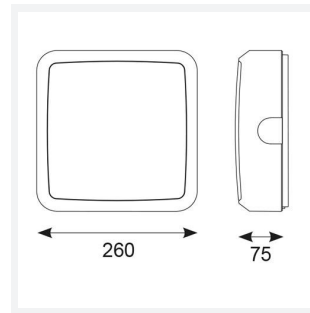

Astro

Astro CCT 2 Switch Dim Microwave Sensor Black
Code: AALED2/BV/CCT/DD1/MWS

Category	Bulkheads
Application	Ancillary, Commercial, Education, Healthcare, Industrial, Outdoor
Specification	Architectural

PRODUCT FEATURES

- All polycarbonate multi-purpose LED square bulkhead suitable for ancillary areas and industrial applications
- Internal CCT selector switch allows the installer to choose the CCT between 3000K and 4000K
- Unique Visiluxe diffuser allows 90% light transmission from LED source for increased performance
- Push fit feed-in, feed-out terminals for speed and ease of installation
- Supplied c/w optional trim attachment which provides a more commercially aesthetic appearance
- Instant light output and unlimited switching

GENERAL INFORMATION	
Wattage	7W - 12W
Lumens Delivered	1000lm - 1700lm(4000K)
Lm/W	90lm/W (4000K)
Beam Angle	115
CRI	80
CCT	3000/4000/5700K
Input	220-240V
Operating Temp	-10°C - 25°C
SDCM	6
Product Weight without Packaging	1.141 kg