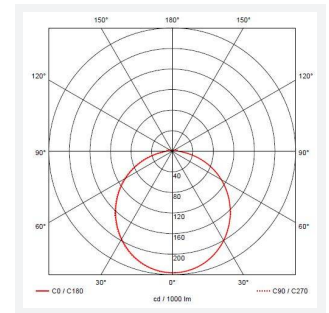

# Astro

**Astro CCT 2 Switch Dim Microwave Sensor Black**  
**Code: AALED2/BV/CCT/DD1/MWS**

<b>Category</b>	Bulkheads
<b>Application</b>	Ancillary, Commercial, Education, Healthcare, Industrial, Outdoor
<b>Specification</b>	Architectural

## PRODUCT FEATURES

- All polycarbonate multi-purpose LED square bulkhead suitable for ancillary areas and industrial applications
- Internal CCT selector switch allows the installer to choose the CCT between 3000K and 4000K
- Unique Visiluxe diffuser allows 90% light transmission from LED source for increased performance
- Push fit feed-in, feed-out terminals for speed and ease of installation
- Supplied c/w optional trim attachment which provides a more commercially aesthetic appearance
- Instant light output and unlimited switching

GENERAL INFORMATION	
Wattage	7W - 12W
Lumens Delivered	1000lm - 1700lm(4000K)
Lm/W	90lm/W (4000K)
Beam Angle	115
CRI	80
CCT	3000/4000/5700K
Input	220/240V
Operating Temp	-10°C - 25°C
SDCM	6
Product Weight without Packaging	1.141 kg

TECHNICAL INFORMATION	
Light Source	LED
Colour / Finish	Black / Visiluxe
IP Rating	IP65
Class Protection	2
Internal / External	Internal / External
Surface / Recessed / Suspended	Ceiling, Wall
Lumen Depreciation	L80 60,000h
Warranty (Years)	5
CE Mark	Yes