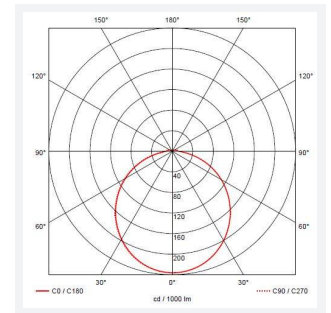

Astro

Astro CCT 2 Switch Dim Microwave Sensor
Code: AALED2/BV/CCT/DD1/MWS/M3

Category	Bulkheads
Application	Ancillary, Commercial, Education, Healthcare, Industrial, Outdoor
Specification	Architectural

PRODUCT FEATURES

- All polycarbonate multi-purpose LED square bulkhead suitable for ancillary areas and industrial applications
- Internal CCT selector switch allows the installer to choose the CCT between 3000K and 4000K
- Unique Visiluxe diffuser allows 90% light transmission from LED source for increased performance
- Push fit feed-in, feed-out terminals for speed and ease of installation
- Supplied c/w optional trim attachment which provides a more commercially aesthetic appearance
- Instant light output and unlimited switching

GENERAL INFORMATION	
Wattage	7W - 12W
Lumens Delivered	1000lm - 1700lm(4000K)
Lm/W	90lm/W (4000K)
Beam Angle	115
CRI	80
CCT	3000/4000/5700K
Input	220-240V
Operating Temp	0°C - 25°C
SDCM	6
Product Weight without Packaging	0.01 kg

TECHNICAL INFORMATION	
Light Source	LED
Colour / Finish	Black / Visiluxe
IP Rating	IP65
Class Protection	2
Internal / External	Internal / External
Surface / Recessed / Suspended	Ceiling, Wall
Lumen Depreciation	L80 60,000h
Warranty (Years)	5
CE Mark	Yes