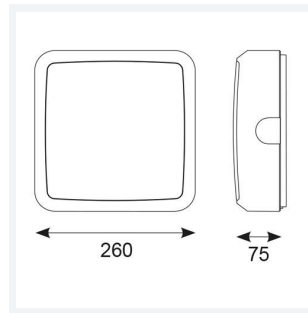

Astro

Astro CCT 2 Switch Dim Microwave Sensor
Code: AALED2/BV/CCT/DD1/MWS/M3

Category	Bulkheads
Application	Ancillary, Commercial, Education, Healthcare, Industrial, Outdoor
Specification	Architectural

PRODUCT FEATURES

- All polycarbonate multi-purpose LED square bulkhead suitable for ancillary areas and industrial applications
- Internal CCT selector switch allows the installer to choose the CCT between 3000K and 4000K
- Unique Visiluxe diffuser allows 90% light transmission from LED source for increased performance
- Push fit feed-in, feed-out terminals for speed and ease of installation
- Supplied c/w optional trim attachment which provides a more commercially aesthetic appearance
- Instant light output and unlimited switching

GENERAL INFORMATION	
Wattage	7W - 12W
Lumens Delivered	1000lm - 1700lm(4000K)
Lm/W	90lm/W (4000K)
Beam Angle	115
CRI	80
CCT	3000/4000/5700K
Input	220-240V
Operating Temp	0°C - 25°C
SDCM	6
Product Weight without Packaging	0.01 kg