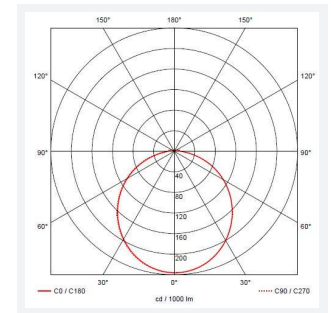

PRODUCT FEATURES

- All polycarbonate multi-purpose LED square bulkhead suitable for ancillary areas and industrial applications
- Internal CCT selector switch allows the installer to choose the CCT between 3000K and 4000K
- Unique Visiluxe diffuser allows 90% light transmission from LED source for increased performance
- Push fit feed-in, feed-out terminals for speed and ease of installation
- Supplied c/w optional trim attachment which provides a more commercially aesthetic appearance
- Instant light output and unlimited switching

GENERAL INFORMATION	
Wattage	7W - 12W
Lumens Delivered	1000lm - 1700lm(4000K)
Lm/W	90lm/W (4000K)
Beam Angle	115
CRI	80
CCT	3000/4000/5700K
Input	220/240V
Operating Temp	0°C - 25°C
SDCM	6
Product Weight without Packaging	0.01 kg

TECHNICAL INFORMATION	
Light Source	LED
Colour / Finish	Black / Visiluxe
IP Rating	IP65
Class Protection	2
Internal / External	Internal / External
Surface / Recessed / Suspended	Ceiling, Wall
Lumen Depreciation	L80 60,000h
Warranty (Years)	5
CE Mark	Yes