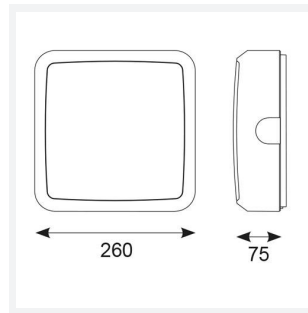

Astro

Astro CCT 2 Switch Dim Emergency Black
Code: AALED2/BV/CCT/DD1/M3

Category	Bulkheads
Application	Ancillary, Commercial, Education, Healthcare, Industrial, Outdoor
Specification	Architectural

PRODUCT FEATURES

- All polycarbonate multi-purpose LED square bulkhead suitable for ancillary areas and industrial applications
- Internal CCT selector switch allows the installer to choose the CCT between 3000K and 4000K
- Unique Visiluxe diffuser allows 90% light transmission from LED source for increased performance
- Push fit feed-in, feed-out terminals for speed and ease of installation
- Supplied c/w optional trim attachment which provides a more commercially aesthetic appearance
- Instant light output and unlimited switching

GENERAL INFORMATION	
Wattage	7W - 12W
Lumens Delivered	1000lm - 1700lm(4000K)
Lm/W	90lm/W (4000K)
Beam Angle	115
CRI	80
CCT	3000/4000/5700K
Input	220-240V
Operating Temp	0°C - 25°C
SDCM	6
Product Weight without Packaging	0.01 kg