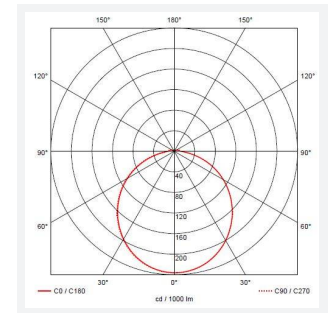

PRODUCT FEATURES

- All polycarbonate multi-purpose LED square bulkhead suitable for ancillary areas and industrial applications
- Internal CCT selector switch allows the installer to choose the CCT between 3000K and 4000K
- Unique Visiluxe diffuser allows 90% light transmission from LED source for increased performance
- Push fit feed-in, feed-out terminals for speed and ease of installation
- Supplied c/w optional trim attachment which provides a more commercially aesthetic appearance
- Instant light output and unlimited switching

GENERAL INFORMATION	
Wattage	7W - 12W
Lumens Delivered	1000lm - 1700lm(4000K)
Lm/W	90lm/W (4000K)
Beam Angle	115
CRI	80
CCT	3000/4000/5700K
Input	220-240V
Operating Temp	0°C - 25°C
SDCM	6
Product Weight without Packaging	0.01 kg

TECHNICAL INFORMATION	
Light Source	LED
Colour / Finish	Black / Visiluxe
IP Rating	IP65
Class Protection	2
Internal / External	Internal / External
Surface / Recessed / Suspended	Ceiling, Wall
Lumen Depreciation	L80 60,000h
Warranty (Years)	5
CE Mark	Yes