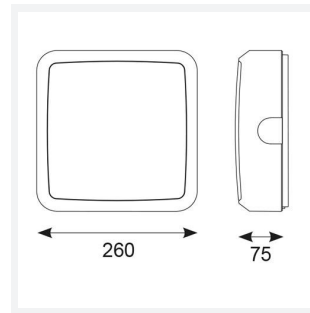

Astro

Astro CCT 2 Switch Dim Emergency Black
Code: AALED2/BV/CCT/DD1/M3

Category	Bulkheads
Application	Ancillary, Commercial, Education, Healthcare, Industrial, Outdoor
Specification	Architectural

PRODUCT FEATURES

- All polycarbonate multi-purpose LED square bulkhead suitable for ancillary areas and industrial applications
- Internal CCT selector switch allows the installer to choose the CCT between 3000K and 4000K
- Unique Visiluxe diffuser allows 90% light transmission from LED source for increased performance
- Push fit feed-in, feed-out terminals for speed and ease of installation
- Supplied c/w optional trim attachment which provides a more commercially aesthetic appearance
- Instant light output and unlimited switching

GENERAL INFORMATION	
Wattage	7W - 12W
Lumens Delivered	1000lm - 1700lm(4000K)
Lm/W	90lm/W (4000K)
Beam Angle	115
CRI	80
CCT	3000/4000/5700K
Input	220/240V
Operating Temp	0°C - 25°C
SDCM	6
Product Weight without Packaging	0.01 kg