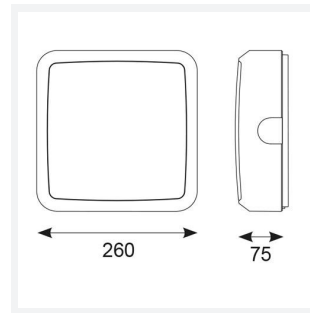

Astro

Astro CCT 2 Corridor Function Black
Code: AALED2/BV/CCT/CF

Category	Bulkheads
Application	Ancillary, Commercial, Education, Healthcare, Industrial, Outdoor
Specification	Architectural

PRODUCT FEATURES

- All polycarbonate multi-purpose LED square bulkhead suitable for ancillary areas and industrial applications
- Internal CCT selector switch allows the installer to choose the CCT between 3000K and 4000K
- Unique Visiluxe diffuser allows 90% light transmission from LED source for increased performance
- Push fit feed-in, feed-out terminals for speed and ease of installation
- Supplied c/w optional trim attachment which provides a more commercially aesthetic appearance
- Instant light output and unlimited switching

GENERAL INFORMATION	
Wattage	13W
Lumens Delivered	1000lm - 1700lm(4000K)
Lm/W	140lm/W(4000K)
Beam Angle	115
CRI	80
CCT	3000/4000/5700K
Input	220/240V
Operating Temp	-10°C - 40°C
SDCM	6
Product Weight without Packaging	0.916 kg