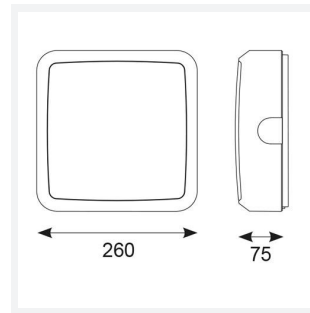

Astro

Astro CCT 2 Corridor Function Black
Code: AALED2/BV/CCT/CF

Category	Bulkheads
Application	Ancillary, Commercial, Education, Healthcare, Industrial, Outdoor
Specification	Architectural

PRODUCT FEATURES

- All polycarbonate multi-purpose LED square bulkhead suitable for ancillary areas and industrial applications
- Internal CCT selector switch allows the installer to choose the CCT between 3000K and 4000K
- Unique Visiluxe diffuser allows 90% light transmission from LED source for increased performance
- Push fit feed-in, feed-out terminals for speed and ease of installation
- Supplied c/w optional trim attachment which provides a more commercially aesthetic appearance
- Instant light output and unlimited switching

GENERAL INFORMATION	
Wattage	13W
Lumens Delivered	1000lm - 1700lm(4000K)
Lm/W	140lm/W(4000K)
Beam Angle	115
CRI	80
CCT	3000/4000/5700K
Input	220-240V
Operating Temp	-10°C - 40°C
SDCM	6
Product Weight without Packaging	0.916 kg