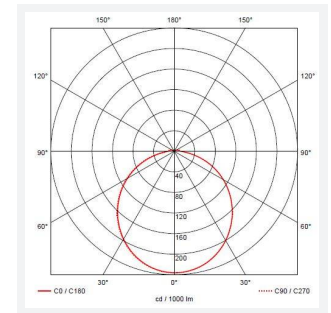

PRODUCT FEATURES

- All polycarbonate multi-purpose LED square bulkhead suitable for ancillary areas and industrial applications
- Internal CCT selector switch allows the installer to choose the CCT between 3000K and 4000K
- Unique Visiluxe diffuser allows 90% light transmission from LED source for increased performance
- Push fit feed-in, feed-out terminals for speed and ease of installation
- Supplied c/w optional trim attachment which provides a more commercially aesthetic appearance
- Instant light output and unlimited switching

GENERAL INFORMATION	
Wattage	13W
Lumens Delivered	1000lm - 1700lm(4000K)
Lm/W	140lm/W(4000K)
Beam Angle	115
CRI	80
CCT	3000/4000/5700K
Input	220/240V
Operating Temp	-10°C - 40°C
SDCM	6
Product Weight without Packaging	0.916 kg

TECHNICAL INFORMATION	
Light Source	LED
Colour / Finish	Black / Visiluxe
IP Rating	IP65
Class Protection	2
Internal / External	Internal / External
Surface / Recessed / Suspended	Ceiling, Wall
Lumen Depreciation	L80 60,000h
Warranty (Years)	5
CE Mark	Yes