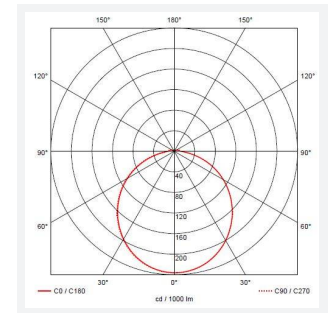

PRODUCT FEATURES

- All polycarbonate multi-purpose LED square bulkhead suitable for ancillary areas and industrial applications
- Internal CCT selector switch allows the installer to choose the CCT between 3000K and 4000K
- Unique Visiluxe diffuser allows 90% light transmission from LED source for increased performance
- Push fit feed-in, feed-out terminals for speed and ease of installation
- Supplied c/w optional trim attachment which provides a more commercially aesthetic appearance
- Instant light output and unlimited switching

GENERAL INFORMATION	
Wattage	13W
Lumens Delivered	1000lm - 1700lm(4000K)
Lm/W	140lm/W(4000K)
Beam Angle	115
CRI	80
CCT	3000/4000/5700K
Input	220-240V
Operating Temp	-10°C - 40°C
SDCM	6
Product Weight without Packaging	0.916 kg

TECHNICAL INFORMATION	
Light Source	LED
Colour / Finish	Black / Visiluxe
IP Rating	IP65
Class Protection	2
Internal / External	Internal / External
Surface / Recessed / Suspended	Ceiling, Wall
Lumen Depreciation	L80 60,000h
Warranty (Years)	5
CE Mark	Yes