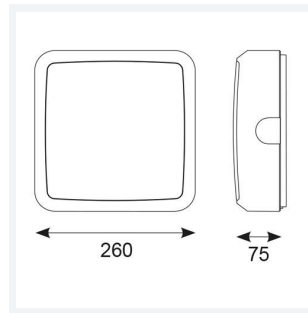

Astro

Astro CCT 2 Corridor Function Black
Code: AALED2/BV/CCT/CF

Category	Bulkheads
Application	Ancillary, Commercial, Education, Healthcare, Industrial, Outdoor
Specification	Architectural

PRODUCT FEATURES

- All polycarbonate multi-purpose LED square bulkhead suitable for ancillary areas and industrial applications
- Internal CCT selector switch allows the installer to choose the CCT between 3000K and 4000K
- Unique Visiluxe diffuser allows 90% light transmission from LED source for increased performance
- Push fit feed-in, feed-out terminals for speed and ease of installation
- Supplied c/w optional trim attachment which provides a more commercially aesthetic appearance
- Instant light output and unlimited switching

GENERAL INFORMATION	
Wattage	13W
Lumens Delivered	1000lm - 1700lm(4000K)
Lm/W	140lm/W(4000K)
Beam Angle	115
CRI	80
CCT	3000/4000/5700K
Input	220-240V
Operating Temp	-10°C - 40°C
SDCM	6
Product Weight without Packaging	0.916 kg