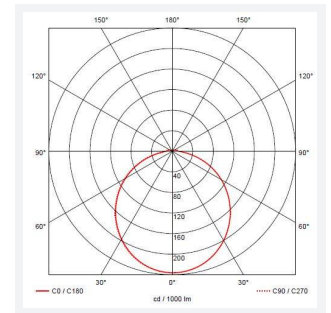

PRODUCT FEATURES

- All polycarbonate multi-purpose LED square bulkhead suitable for ancillary areas and industrial applications
- Internal CCT selector switch allows the installer to choose the CCT between 3000K and 4000K
- Unique Visiluxe diffuser allows 90% light transmission from LED source for increased performance
- Push fit feed-in, feed-out terminals for speed and ease of installation
- Supplied c/w optional trim attachment which provides a more commercially aesthetic appearance
- Instant light output and unlimited switching

GENERAL INFORMATION	
Wattage	13W
Lumens Delivered	1000lm - 1700lm(4000K)
Lm/W	140lm/W(4000K)
Beam Angle	115
CRI	80
CCT	3000/4000/5700K
Input	220-240V
Operating Temp	-10°C - 40°C
SDCM	6
Product Weight without Packaging	0.916 kg

TECHNICAL INFORMATION	
Light Source	LED
Colour / Finish	Black / Visiluxe
IP Rating	IP65
Class Protection	2
Internal / External	Internal / External
Surface / Recessed / Suspended	Ceiling, Wall
Lumen Depreciation	L80 60,000h
Warranty (Years)	5
CE Mark	Yes