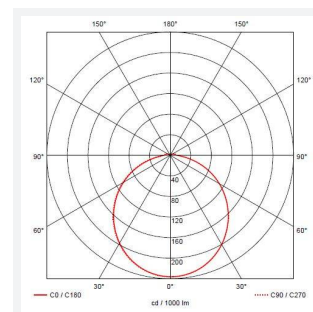

Astro

Astro CCT 2 Corridor Function Self-test Emergency
Code: AALED2/BV/CCT/CF/SM3

Category	Bulkheads
Application	Ancillary, Commercial, Education, Healthcare, Industrial, Outdoor
Specification	Architectural

PRODUCT FEATURES

- All polycarbonate multi-purpose LED square bulkhead suitable for ancillary areas and industrial applications
- Internal CCT selector switch allows the installer to choose the CCT between 3000K and 4000K
- Unique Visiluxe diffuser allows 90% light transmission from LED source for increased performance
- Push fit feed-in, feed-out terminals for speed and ease of installation
- Supplied c/w optional trim attachment which provides a more commercially aesthetic appearance
- Instant light output and unlimited switching

GENERAL INFORMATION	
Wattage	14.5W
Lumens Delivered	1000lm - 1700lm(4000K)
Lm/W	140lm/W(4000K)
Beam Angle	115
CRI	80
CCT	3000/4000/5700K
Input	220/240V
Operating Temp	5°C - 40°C
SDCM	6
Product Weight without Packaging	1.141 kg

TECHNICAL INFORMATION	
Light Source	LED
Colour / Finish	Black / Visiluxe
IP Rating	IP65
Class Protection	2
Internal / External	Internal / External
Surface / Recessed / Suspended	Ceiling, Wall
Lumen Depreciation	L80 60,000h
Warranty (Years)	5
CE Mark	Yes