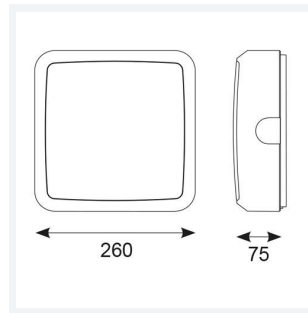

Astro

Astro CCT 2 Corridor Function Self-test Emergency
Code: AALED2/BV/CCT/CF/SM3

Category	Bulkheads
Application	Ancillary, Commercial, Education, Healthcare, Industrial, Outdoor
Specification	Architectural

PRODUCT FEATURES

- All polycarbonate multi-purpose LED square bulkhead suitable for ancillary areas and industrial applications
- Internal CCT selector switch allows the installer to choose the CCT between 3000K and 4000K
- Unique Visiluxe diffuser allows 90% light transmission from LED source for increased performance
- Push fit feed-in, feed-out terminals for speed and ease of installation
- Supplied c/w optional trim attachment which provides a more commercially aesthetic appearance
- Instant light output and unlimited switching

GENERAL INFORMATION	
Wattage	14.5W
Lumens Delivered	1000lm - 1700lm(4000K)
Lm/W	140lm/W(4000K)
Beam Angle	115
CRI	80
CCT	3000/4000/5700K
Input	220-240V
Operating Temp	5°C - 40°C
SDCM	6
Product Weight without Packaging	1.141 kg