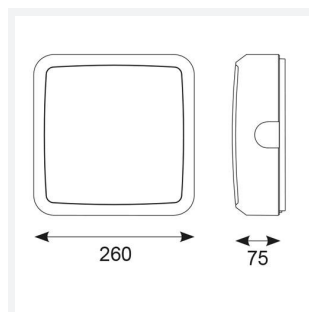

# Astro

**Astro CCT 2 Corridor Function Self-test Emergency**  
**Code: AALED2/BV/CCT/CF/SM3**

<b>Category</b>	Bulkheads
<b>Application</b>	Ancillary, Commercial, Education, Healthcare, Industrial, Outdoor
<b>Specification</b>	Architectural

## PRODUCT FEATURES

- All polycarbonate multi-purpose LED square bulkhead suitable for ancillary areas and industrial applications
- Internal CCT selector switch allows the installer to choose the CCT between 3000K and 4000K
- Unique Visiluxe diffuser allows 90% light transmission from LED source for increased performance
- Push fit feed-in, feed-out terminals for speed and ease of installation
- Supplied c/w optional trim attachment which provides a more commercially aesthetic appearance
- Instant light output and unlimited switching

GENERAL INFORMATION	
Wattage	14.5W
Lumens Delivered	1000lm - 1700lm(4000K)
Lm/W	140lm/W(4000K)
Beam Angle	115
CRI	80
CCT	3000/4000/5700K
Input	220-240V
Operating Temp	5°C - 40°C
SDCM	6
Product Weight without Packaging	1.141 kg