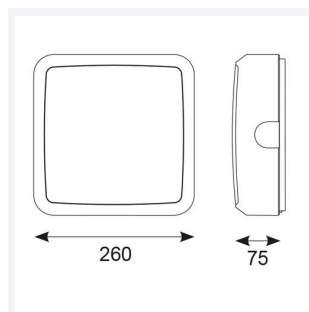

Astro

Astro CCT 2 Corridor Function Self-test Emergency
Code: AALED2/BV/CCT/CF/SM3

Category	Bulkheads
Application	Ancillary, Commercial, Education, Healthcare, Industrial, Outdoor
Specification	Architectural

PRODUCT FEATURES

- All polycarbonate multi-purpose LED square bulkhead suitable for ancillary areas and industrial applications
- Internal CCT selector switch allows the installer to choose the CCT between 3000K and 4000K
- Unique Visiluxe diffuser allows 90% light transmission from LED source for increased performance
- Push fit feed-in, feed-out terminals for speed and ease of installation
- Supplied c/w optional trim attachment which provides a more commercially aesthetic appearance
- Instant light output and unlimited switching

GENERAL INFORMATION	
Wattage	14.5W
Lumens Delivered	1000lm - 1700lm(4000K)
Lm/W	140lm/W(4000K)
Beam Angle	115
CRI	80
CCT	3000/4000/5700K
Input	220/240V
Operating Temp	5°C - 40°C
SDCM	6
Product Weight without Packaging	1.141 kg