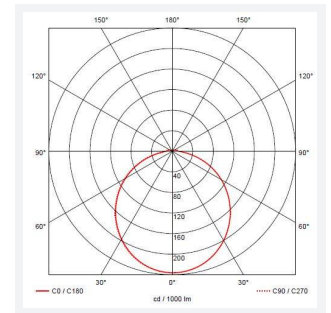

Astro

Astro CCT 2 Corridor Function Self-test Emergency
Code: AALED2/BV/CCT/CF/SM3

Category	Bulkheads
Application	Ancillary, Commercial, Education, Healthcare, Industrial, Outdoor
Specification	Architectural

PRODUCT FEATURES

- All polycarbonate multi-purpose LED square bulkhead suitable for ancillary areas and industrial applications
- Internal CCT selector switch allows the installer to choose the CCT between 3000K and 4000K
- Unique Visiluxe diffuser allows 90% light transmission from LED source for increased performance
- Push fit feed-in, feed-out terminals for speed and ease of installation
- Supplied c/w optional trim attachment which provides a more commercially aesthetic appearance
- Instant light output and unlimited switching

GENERAL INFORMATION	
Wattage	14.5W
Lumens Delivered	1000lm - 1700lm(4000K)
Lm/W	140lm/W(4000K)
Beam Angle	115
CRI	80
CCT	3000/4000/5700K
Input	220-240V
Operating Temp	5°C - 40°C
SDCM	6
Product Weight without Packaging	1.141 kg

TECHNICAL INFORMATION	
Light Source	LED
Colour / Finish	Black / Visiluxe
IP Rating	IP65
Class Protection	2
Internal / External	Internal / External
Surface / Recessed / Suspended	Ceiling, Wall
Lumen Depreciation	L80 60,000h
Warranty (Years)	5
CE Mark	Yes