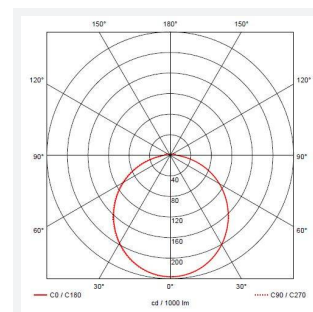

# Astro

**Astro CCT 2 Corridor Function Self-test Emergency**  
**Code: AALED2/BV/CCT/CF/SM3**

<b>Category</b>	Bulkheads
<b>Application</b>	Ancillary, Commercial, Education, Healthcare, Industrial, Outdoor
<b>Specification</b>	Architectural

## PRODUCT FEATURES

- All polycarbonate multi-purpose LED square bulkhead suitable for ancillary areas and industrial applications
- Internal CCT selector switch allows the installer to choose the CCT between 3000K and 4000K
- Unique Visiluxe diffuser allows 90% light transmission from LED source for increased performance
- Push fit feed-in, feed-out terminals for speed and ease of installation
- Supplied c/w optional trim attachment which provides a more commercially aesthetic appearance
- Instant light output and unlimited switching

GENERAL INFORMATION	
Wattage	14.5W
Lumens Delivered	1000lm - 1700lm(4000K)
Lm/W	140lm/W(4000K)
Beam Angle	115
CRI	80
CCT	3000/4000/5700K
Input	220-240V
Operating Temp	5°C - 40°C
SDCM	6
Product Weight without Packaging	1.141 kg

TECHNICAL INFORMATION	
Light Source	LED
Colour / Finish	Black / Visiluxe
IP Rating	IP65
Class Protection	2
Internal / External	Internal / External
Surface / Recessed / Suspended	Ceiling, Wall
Lumen Depreciation	L80 60,000h
Warranty (Years)	5
CE Mark	Yes