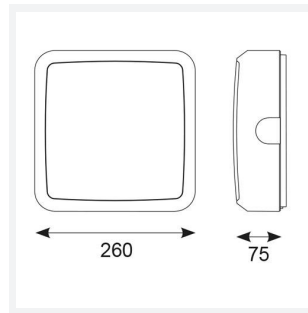

Astro

Astro CCT 2 Corridor Function Emergency Black
Code: AALED2/BV/CCT/CF/M3

Category	Bulkheads
Application	Ancillary, Commercial, Education, Healthcare, Industrial, Outdoor
Specification	Architectural

PRODUCT FEATURES

- All polycarbonate multi-purpose LED square bulkhead suitable for ancillary areas and industrial applications
- Internal CCT selector switch allows the installer to choose the CCT between 3000K and 4000K
- Unique Visiluxe diffuser allows 90% light transmission from LED source for increased performance
- Push fit feed-in, feed-out terminals for speed and ease of installation
- Supplied c/w optional trim attachment which provides a more commercially aesthetic appearance
- Instant light output and unlimited switching

GENERAL INFORMATION	
Wattage	14.5W
Lumens Delivered	1000lm - 1700lm(4000K)
Lm/W	140lm/W(4000K)
Beam Angle	115
CRI	80
CCT	3000/4000/5700K
Input	220/240V
Operating Temp	5°C - 40°C
SDCM	6
Product Weight without Packaging	1.141 kg