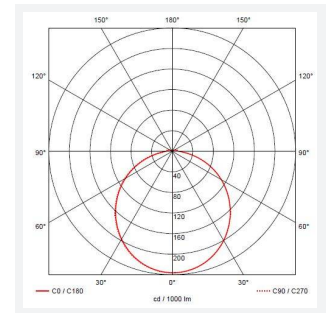

PRODUCT FEATURES

- All polycarbonate multi-purpose LED square bulkhead suitable for ancillary areas and industrial applications
- Internal CCT selector switch allows the installer to choose the CCT between 3000K and 4000K
- Unique Visiluxe diffuser allows 90% light transmission from LED source for increased performance
- Push fit feed-in, feed-out terminals for speed and ease of installation
- Supplied c/w optional trim attachment which provides a more commercially aesthetic appearance
- Instant light output and unlimited switching

GENERAL INFORMATION	
Wattage	14.5W
Lumens Delivered	1000lm - 1700lm(4000K)
Lm/W	140lm/W(4000K)
Beam Angle	115
CRI	80
CCT	3000/4000/5700K
Input	220/240V
Operating Temp	5°C - 40°C
SDCM	6
Product Weight without Packaging	1.141 kg

TECHNICAL INFORMATION	
Light Source	LED
Colour / Finish	Black / Visiluxe
IP Rating	IP65
Class Protection	2
Internal / External	Internal / External
Surface / Recessed / Suspended	Ceiling, Wall
Lumen Depreciation	L80 60,000h
Warranty (Years)	5
CE Mark	Yes