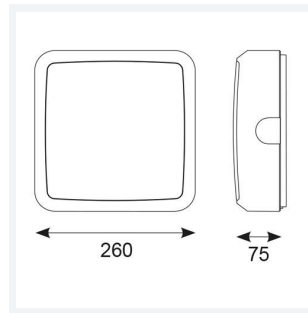

Astro

Astro CCT 2 Corridor Function Emergency Black
Code: AALED2/BV/CCT/CF/M3

Category	Bulkheads
Application	Ancillary, Commercial, Education, Healthcare, Industrial, Outdoor
Specification	Architectural

PRODUCT FEATURES

- All polycarbonate multi-purpose LED square bulkhead suitable for ancillary areas and industrial applications
- Internal CCT selector switch allows the installer to choose the CCT between 3000K and 4000K
- Unique Visiluxe diffuser allows 90% light transmission from LED source for increased performance
- Push fit feed-in, feed-out terminals for speed and ease of installation
- Supplied c/w optional trim attachment which provides a more commercially aesthetic appearance
- Instant light output and unlimited switching

GENERAL INFORMATION	
Wattage	14.5W
Lumens Delivered	1000lm - 1700lm(4000K)
Lm/W	140lm/W(4000K)
Beam Angle	115
CRI	80
CCT	3000/4000/5700K
Input	220-240V
Operating Temp	5°C - 40°C
SDCM	6
Product Weight without Packaging	1.141 kg