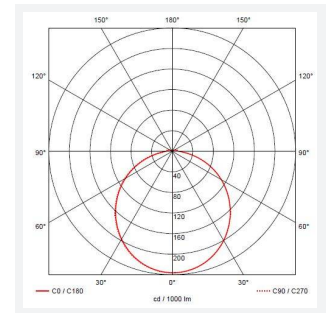

PRODUCT FEATURES

- All polycarbonate multi-purpose LED square bulkhead suitable for ancillary areas and industrial applications
- Internal CCT selector switch allows the installer to choose the CCT between 3000K and 4000K
- Unique Visiluxe diffuser allows 90% light transmission from LED source for increased performance
- Push fit feed-in, feed-out terminals for speed and ease of installation
- Supplied c/w optional trim attachment which provides a more commercially aesthetic appearance
- Instant light output and unlimited switching

GENERAL INFORMATION	
Wattage	14.5W
Lumens Delivered	1000lm - 1700lm(4000K)
Lm/W	140lm/W(4000K)
Beam Angle	115
CRI	80
CCT	3000/4000/5700K
Input	220-240V
Operating Temp	5°C - 40°C
SDCM	6
Product Weight without Packaging	1.141 kg

TECHNICAL INFORMATION	
Light Source	LED
Colour / Finish	Black / Visiluxe
IP Rating	IP65
Class Protection	2
Internal / External	Internal / External
Surface / Recessed / Suspended	Ceiling, Wall
Lumen Depreciation	L80 60,000h
Warranty (Years)	5
CE Mark	Yes