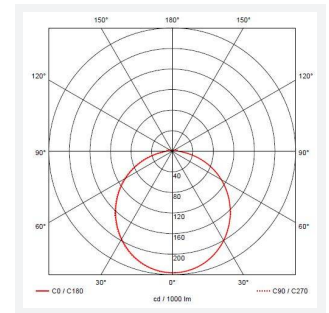

PRODUCT FEATURES

- All polycarbonate multi-purpose LED square bulkhead suitable for ancillary areas and industrial applications
- Internal CCT selector switch allows the installer to choose the CCT between 3000K and 4000K
- Unique Visiluxe diffuser allows 90% light transmission from LED source for increased performance
- Push fit feed-in, feed-out terminals for speed and ease of installation
- Supplied c/w optional trim attachment which provides a more commercially aesthetic appearance
- Instant light output and unlimited switching

GENERAL INFORMATION	
Wattage	14.5W
Lumens Delivered	1000lm - 1700lm(4000K)
Lm/W	140lm/W(4000K)
Beam Angle	115
CRI	80
CCT	3000/4000/5700K
Input	220-240V
Operating Temp	5°C - 40°C
SDCM	6
Product Weight without Packaging	1.141 kg

TECHNICAL INFORMATION	
Light Source	LED
Colour / Finish	Black / Visiluxe
IP Rating	IP65
Class Protection	2
Internal / External	Internal / External
Surface / Recessed / Suspended	Ceiling, Wall
Lumen Depreciation	L80 60,000h
Warranty (Years)	5
CE Mark	Yes