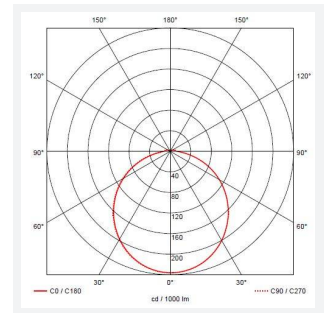

PRODUCT FEATURES

- All polycarbonate multi-purpose LED square bulkhead suitable for ancillary areas and industrial applications
- Internal CCT selector switch allows the installer to choose the CCT between 3000K and 4000K
- Unique Visiluxe diffuser allows 90% light transmission from LED source for increased performance
- Push fit feed-in, feed-out terminals for speed and ease of installation
- Supplied c/w optional trim attachment which provides a more commercially aesthetic appearance
- Instant light output and unlimited switching

GENERAL INFORMATION	
Wattage	14.5W
Lumens Delivered	1000lm - 1700lm(4000K)
Lm/W	90lm/W (4000K)
Beam Angle	115
CRI	80
CCT	3000/4000/5700K
Input	220-240V
Operating Temp	0°C - 25°C
SDCM	6
Product Weight without Packaging	1.133 kg

TECHNICAL INFORMATION	
Light Source	LED
Colour / Finish	Black / Visiluxe
IP Rating	IP65
Class Protection	2
Internal / External	Internal / External
Surface / Recessed / Suspended	Ceiling, Wall
Lumen Depreciation	L80 60,000h
Warranty (Years)	5
CE Mark	Yes