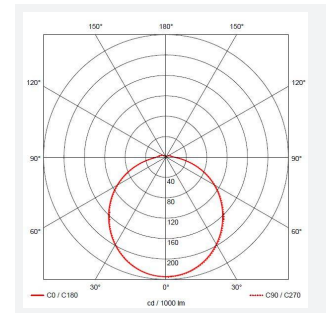

OCTO Astro Connected by WIZ

OCTO Astro 1 Tunable White - White Connected
Code: AALED1/WV/OCTOW

| | |
|---------------|---|
| Category | Bulkheads |
| Application | Ancillary, Commercial, Education, Healthcare, Industrial, Outdoor |
| Specification | Performance |

PRODUCT FEATURES

- WIZ embedded all polycarbonate multi-purpose LED square bulkhead suitable for ancillary areas and industrial applications
- Push fit feed-in, feed-out terminals for speed and ease of installation
- Supplied c/w optional trim attachment which provides a more commercially aesthetic appearance
- Instant light output and unlimited switching
- Connects directly to your WiFi network using Bluetooth technology to support seamless pairing
- Tunable between 2700K - 6500K via WIZ app and voice control
- Unique Visiluxe diffuser allows 90% light transmission from LED source for increased performance
- Please consider WiFi signal strength for this product

GENERAL INFORMATION

| | |
|----------------------------------|---------------------------------|
| Wattage | 8W |
| Lumens Delivered | 730lm - 720lm (2700K - 6500K) |
| Lm/W | 91lm/W - 90lm/W (2700K - 6500K) |
| Beam Angle | 115 |
| CRI | 80 |
| CCT | 2700-6500K |
| Input | 220-240V |
| Operating Temp | -10°C - 40°C |
| SDCM | 6 |
| Product Weight without Packaging | 0.653 kg |

TECHNICAL INFORMATION

| | |
|--------------------------------|---------------------|
| Light Source | LED |
| Colour / Finish | White / Visiluxe |
| IP Rating | IP65 |
| Class Protection | 2 |
| Internal / External | Internal / External |
| Surface / Recessed / Suspended | Ceiling, Wall |
| Lumen Depreciation | L80 60,000h |
| Warranty (Years) | 5 |
| CE Mark | Yes |