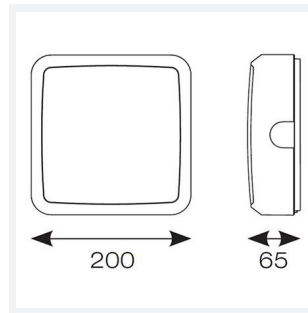

OCTO Astro Connected by WIZ

OCTO Astro 1 Tunable White - White Connected
Code: AALED1/WV/OCTOW

| | |
|---------------|---|
| Category | Bulkheads |
| Application | Ancillary, Commercial, Education, Healthcare, Industrial, Outdoor |
| Specification | Performance |

PRODUCT FEATURES

- WIZ embedded all polycarbonate multi-purpose LED square bulkhead suitable for ancillary areas and industrial applications
- Push fit feed-in, feed-out terminals for speed and ease of installation
- Supplied c/w optional trim attachment which provides a more commercially aesthetic appearance
- Instant light output and unlimited switching
- Connects directly to your WiFi network using Bluetooth technology to support seamless pairing
- Tunable between 2700K - 6500K via WIZ app and voice control
- Unique Visiluxe diffuser allows 90% light transmission from LED source for increased performance
- Please consider WiFi signal strength for this product

GENERAL INFORMATION

| | |
|----------------------------------|---------------------------------|
| Wattage | 8W |
| Lumens Delivered | 730lm - 720lm (2700K - 6500K) |
| Lm/W | 91lm/W - 90lm/W (2700K - 6500K) |
| Beam Angle | 115 |
| CRI | 80 |
| CCT | 2700-6500K |
| Input | 220-240V |
| Operating Temp | -10°C - 40°C |
| SDCM | 6 |
| Product Weight without Packaging | 0.653 kg |