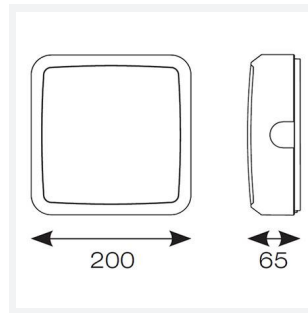

OCTO Astro Connected by WIZ

OCTO Astro 1 Tunable White - White Connected
Code: AALED1/WV/OCTOW

Category	Bulkheads
Application	Ancillary, Commercial, Education, Healthcare, Industrial, Outdoor
Specification	Performance

PRODUCT FEATURES

- WIZ embedded all polycarbonate multi-purpose LED square bulkhead suitable for ancillary areas and industrial applications
- Push fit feed-in, feed-out terminals for speed and ease of installation
- Supplied c/w optional trim attachment which provides a more commercially aesthetic appearance
- Instant light output and unlimited switching
- Connects directly to your WiFi network using Bluetooth technology to support seamless pairing
- Tunable between 2700K - 6500K via WIZ app and voice control
- Unique Visiluxe diffuser allows 90% light transmission from LED source for increased performance
- Please consider WiFi signal strength for this product

GENERAL INFORMATION

Wattage	8W
Lumens Delivered	730lm - 720lm (2700K - 6500K)
Lm/W	91lm/W - 90lm/W (2700K - 6500K)
Beam Angle	115
CRI	80
CCT	2700-6500K
Input	220/240V
Operating Temp	-10°C - 40°C
SDCM	6
Product Weight without Packaging	0.653 kg