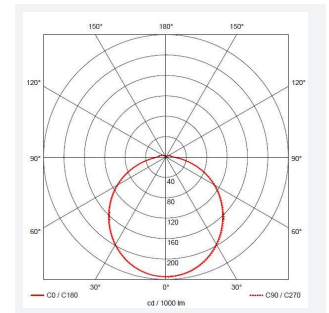

OCTO Astro Connected by WIZ

OCTO Astro 1 Tunable White - White Connected
Code: AALED1/WV/OCTOW

Category	Bulkheads
Application	Ancillary, Commercial, Education, Healthcare, Industrial, Outdoor
Specification	Performance

PRODUCT FEATURES

- WIZ embedded all polycarbonate multi-purpose LED square bulkhead suitable for ancillary areas and industrial applications
- Push fit feed-in, feed-out terminals for speed and ease of installation
- Supplied c/w optional trim attachment which provides a more commercially aesthetic appearance
- Instant light output and unlimited switching
- Connects directly to your WiFi network using Bluetooth technology to support seamless pairing
- Tunable between 2700K - 6500K via WIZ app and voice control
- Unique Visiluxe diffuser allows 90% light transmission from LED source for increased performance
- Please consider WiFi signal strength for this product

GENERAL INFORMATION

Wattage	8W
Lumens Delivered	730lm - 720lm (2700K - 6500K)
Lm/W	91lm/W - 90lm/W (2700K - 6500K)
Beam Angle	115
CRI	80
CCT	2700-6500K
Input	220/240V
Operating Temp	-10°C - 40°C
SDCM	6
Product Weight without Packaging	0.653 kg

TECHNICAL INFORMATION

Light Source	LED
Colour / Finish	White / Visiluxe
IP Rating	IP65
Class Protection	2
Internal / External	Internal / External
Surface / Recessed / Suspended	Ceiling, Wall
Lumen Depreciation	L80 60,000h
Warranty (Years)	5
CE Mark	Yes