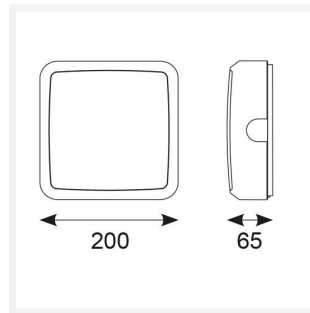

Astro

Astro CCT 1 White

Code: AALED1/WV/CCT

Category	Bulkheads
Application	Ancillary, Commercial, Education, Healthcare, Industrial, Outdoor
Specification	Architectural

PRODUCT FEATURES

- All polycarbonate multi-purpose LED square bulkhead suitable for ancillary areas and industrial applications
- Internal CCT selector switch allows the installer to choose the CCT between 3000K and 4000K
- Unique Visiluxe diffuser allows 90% light transmission from LED source for increased performance
- Push fit feed-in, feed-out terminals for speed and ease of installation
- Supplied c/w optional trim attachment which provides a more commercially aesthetic appearance
- Instant light output and unlimited switching

GENERAL INFORMATION	
Wattage	5W - 8W
Lumens Delivered	620lm - 1000lm(4000K)
Lm/W	140lm/W(4000K)
Beam Angle	115
CRI	80
CCT	3000/4000/5700K
Input	220-240V
Operating Temp	-10°C - 40°C
SDCM	6
Product Weight without Packaging	0.553 kg