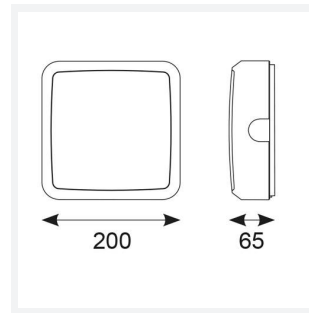

Astro

Astro CCT 1 White

Code: AALED1/WV/CCT

Category	Bulkheads
Application	Ancillary, Commercial, Education, Healthcare, Industrial, Outdoor
Specification	Architectural

PRODUCT FEATURES

- All polycarbonate multi-purpose LED square bulkhead suitable for ancillary areas and industrial applications
- Internal CCT selector switch allows the installer to choose the CCT between 3000K and 4000K
- Unique Visiluxe diffuser allows 90% light transmission from LED source for increased performance
- Push fit feed-in, feed-out terminals for speed and ease of installation
- Supplied c/w optional trim attachment which provides a more commercially aesthetic appearance
- Instant light output and unlimited switching

GENERAL INFORMATION

Wattage	5W - 8W
Lumens Delivered	620lm - 1000lm(4000K)
Lm/W	140lm/W(4000K)
Beam Angle	115
CRI	80
CCT	3000/4000/5700K
Input	220-240V
Operating Temp	-10°C - 40°C
SDCM	6
Product Weight without Packaging	0.553 kg