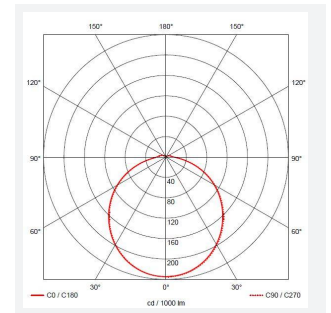

Astro

Astro CCT 1 White

Code: AALED1/WV/CCT

Category	Bulkheads
Application	Ancillary, Commercial, Education, Healthcare, Industrial, Outdoor
Specification	Architectural

PRODUCT FEATURES

- All polycarbonate multi-purpose LED square bulkhead suitable for ancillary areas and industrial applications
- Internal CCT selector switch allows the installer to choose the CCT between 3000K and 4000K
- Unique Visiluxe diffuser allows 90% light transmission from LED source for increased performance
- Push fit feed-in, feed-out terminals for speed and ease of installation
- Supplied c/w optional trim attachment which provides a more commercially aesthetic appearance
- Instant light output and unlimited switching

GENERAL INFORMATION	
Wattage	5W - 8W
Lumens Delivered	620lm - 1000lm(4000K)
Lm/W	140lm/W(4000K)
Beam Angle	115
CRI	80
CCT	3000/4000/5700K
Input	220/240V
Operating Temp	-10°C - 40°C
SDCM	6
Product Weight without Packaging	0.553 kg

TECHNICAL INFORMATION	
Light Source	LED
Colour / Finish	White / Visiluxe
IP Rating	IP65
Class Protection	2
Internal / External	Internal / External
Surface / Recessed / Suspended	Ceiling, Wall
Lumen Depreciation	L80 60,000h
Warranty (Years)	5
CE Mark	Yes