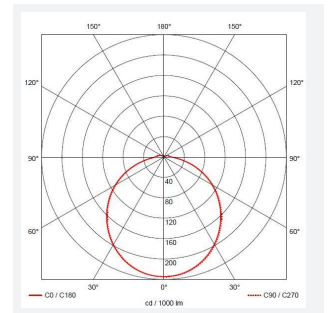

Astro

Astro CCT 1 White

Code: AALED1/WV/CCT

Category	Bulkheads
Application	Ancillary, Commercial, Education, Healthcare, Industrial, Outdoor
Specification	Architectural

PRODUCT FEATURES

- All polycarbonate multi-purpose LED square bulkhead suitable for ancillary areas and industrial applications
- Internal CCT selector switch allows the installer to choose the CCT between 3000K and 4000K
- Unique Visiluxe diffuser allows 90% light transmission from LED source for increased performance
- Push fit feed-in, feed-out terminals for speed and ease of installation
- Supplied c/w optional trim attachment which provides a more commercially aesthetic appearance
- Instant light output and unlimited switching

GENERAL INFORMATION	
Wattage	5W - 8W
Lumens Delivered	620lm - 1000lm(4000K)
Lm/W	140lm/W(4000K)
Beam Angle	115
CRI	80
CCT	3000/4000/5700K
Input	220-240V
Operating Temp	-10°C - 40°C
SDCM	6
Product Weight without Packaging	0.553 kg

TECHNICAL INFORMATION	
Light Source	LED
Colour / Finish	White / Visiluxe
IP Rating	IP65
Class Protection	2
Internal / External	Internal / External
Surface / Recessed / Suspended	Ceiling, Wall
Lumen Depreciation	L80 60,000h
Warranty (Years)	5
CE Mark	Yes