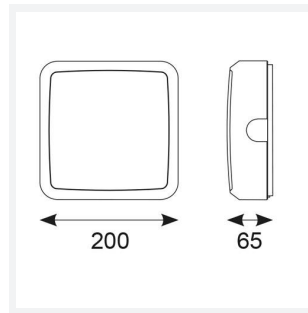

Astro

Astro CCT 1 White

Code: AALED1/WV/CCT

Category	Bulkheads
Application	Ancillary, Commercial, Education, Healthcare, Industrial, Outdoor
Specification	Architectural

PRODUCT FEATURES

- All polycarbonate multi-purpose LED square bulkhead suitable for ancillary areas and industrial applications
- Internal CCT selector switch allows the installer to choose the CCT between 3000K and 4000K
- Unique Visiluxe diffuser allows 90% light transmission from LED source for increased performance
- Push fit feed-in, feed-out terminals for speed and ease of installation
- Supplied c/w optional trim attachment which provides a more commercially aesthetic appearance
- Instant light output and unlimited switching

GENERAL INFORMATION	
Wattage	5W - 8W
Lumens Delivered	620lm - 1000lm(4000K)
Lm/W	140lm/W(4000K)
Beam Angle	115
CRI	80
CCT	3000/4000/5700K
Input	220/240V
Operating Temp	-10°C - 40°C
SDCM	6
Product Weight without Packaging	0.553 kg