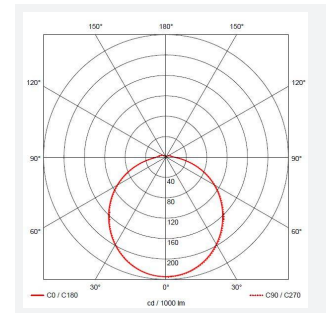

Astro

Astro CCT 1 White

Code: AALED1/WV/CCT

Category	Bulkheads
Application	Ancillary, Commercial, Education, Healthcare, Industrial, Outdoor
Specification	Architectural

PRODUCT FEATURES

- All polycarbonate multi-purpose LED square bulkhead suitable for ancillary areas and industrial applications
- Internal CCT selector switch allows the installer to choose the CCT between 3000K and 4000K
- Unique Visiluxe diffuser allows 90% light transmission from LED source for increased performance
- Push fit feed-in, feed-out terminals for speed and ease of installation
- Supplied c/w optional trim attachment which provides a more commercially aesthetic appearance
- Instant light output and unlimited switching

GENERAL INFORMATION

Wattage	5W - 8W
Lumens Delivered	620lm - 1000lm(4000K)
Lm/W	140lm/W(4000K)
Beam Angle	115
CRI	80
CCT	3000/4000/5700K
Input	220-240V
Operating Temp	-10°C - 40°C
SDCM	6
Product Weight without Packaging	0.553 kg

TECHNICAL INFORMATION

Light Source	LED
Colour / Finish	White / Visiluxe
IP Rating	IP65
Class Protection	2
Internal / External	Internal / External
Surface / Recessed / Suspended	Ceiling, Wall
Lumen Depreciation	L80 60,000h
Warranty (Years)	5
CE Mark	Yes