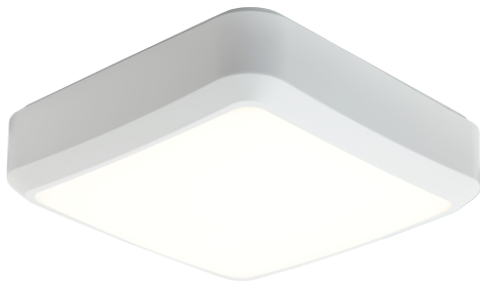

Category	Bulkheads
Application	Ancillary, Commercial, Education, Healthcare, Industrial, Outdoor
Specification	Architectural

Astro

Astro CCT 1 White

Code: AALED1/WV/CCT