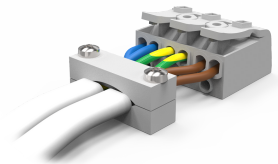

## PRODUCT FEATURES

- All polycarbonate multi-purpose LED square bulkhead suitable for ancillary areas and industrial applications
- Internal CCT selector switch allows the installer to choose the CCT between 3000K and 4000K
- Unique Visiluxe diffuser allows 90% light transmission from LED source for increased performance
- Push fit feed-in, feed-out terminals for speed and ease of installation
- Supplied c/w optional trim attachment which provides a more commercially aesthetic appearance
- Instant light output and unlimited switching