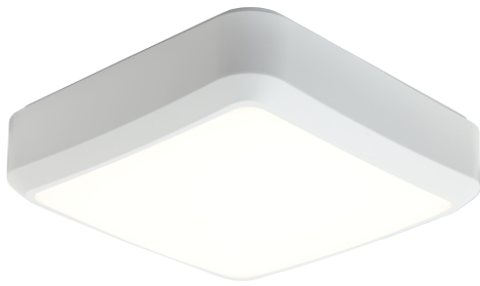

Category	Bulkheads
Application	Ancillary, Commercial, Education, Healthcare, Industrial, Outdoor
Specification	Architectural

Astro

Astro CCT 1 White

Code: AALED1/WV/CCT

PRODUCT FEATURES

- All polycarbonate multi-purpose LED square bulkhead suitable for ancillary areas and industrial applications
- Internal CCT selector switch allows the installer to choose the CCT between 3000K and 4000K
- Unique Visiluxe diffuser allows 90% light transmission from LED source for increased performance
- Push fit feed-in, feed-out terminals for speed and ease of installation
- Supplied c/w optional trim attachment which provides a more commercially aesthetic appearance
- Instant light output and unlimited switching

GENERAL INFORMATION

Wattage	5W - 8W
Lumens Delivered	620lm - 1000lm(4000K)
Lm/W	140lm/W(4000K)
Beam Angle	115
CRI	80
CCT	3000/4000/5700K
Input	220-240V
Operating Temp	-10°C - 40°C
SDCM	6
Product Weight without Packaging	0.553 kg

TECHNICAL INFORMATION

Light Source	LED
Colour / Finish	White / Visiluxe
IP Rating	IP65
Class Protection	2
Internal / External	Internal / External
Surface / Recessed / Suspended	Ceiling, Wall
Lumen Depreciation	L80 60,000h
Warranty (Years)	5
CE Mark	Yes