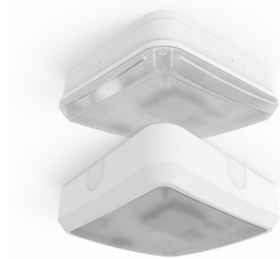

Category	Bulkheads
Application	Ancillary, Commercial, Education, Healthcare, Industrial, Outdoor
Specification	Architectural

Astro

Astro CCT 1 White

Code: AALED1/WV/CCT

PRODUCT FEATURES

- All polycarbonate multi-purpose LED square bulkhead suitable for ancillary areas and industrial applications
- Internal CCT selector switch allows the installer to choose the CCT between 3000K and 4000K
- Unique Visiluxe diffuser allows 90% light transmission from LED source for increased performance
- Push fit feed-in, feed-out terminals for speed and ease of installation
- Supplied c/w optional trim attachment which provides a more commercially aesthetic appearance
- Instant light output and unlimited switching

GENERAL INFORMATION

Wattage	5W - 8W
Lumens Delivered	620lm - 1000lm(4000K)
Lm/W	140lm/W(4000K)
Beam Angle	115
CRI	80
CCT	3000/4000/5700K
Input	220-240V
Operating Temp	-10°C - 40°C
SDCM	6
Product Weight without Packaging	0.553 kg

TECHNICAL INFORMATION

Light Source	LED
Colour / Finish	White / Visiluxe
IP Rating	IP65
Class Protection	2
Internal / External	Internal / External
Surface / Recessed / Suspended	Ceiling, Wall
Lumen Depreciation	L80 60,000h
Warranty (Years)	5
CE Mark	Yes