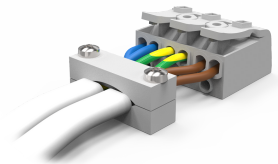

Category	Bulkheads
Application	Ancillary, Commercial, Education, Healthcare, Industrial, Outdoor
Specification	Architectural

Astro

Astro CCT 1 White

Code: AALED1/WV/CCT

PRODUCT FEATURES

- All polycarbonate multi-purpose LED square bulkhead suitable for ancillary areas and industrial applications
- Internal CCT selector switch allows the installer to choose the CCT between 3000K and 4000K
- Unique Visiluxe diffuser allows 90% light transmission from LED source for increased performance
- Push fit feed-in, feed-out terminals for speed and ease of installation
- Supplied c/w optional trim attachment which provides a more commercially aesthetic appearance
- Instant light output and unlimited switching

GENERAL INFORMATION

Wattage	5W - 8W
Lumens Delivered	620lm - 1000lm(4000K)
Lm/W	140lm/W(4000K)
Beam Angle	115
CRI	80
CCT	3000/4000/5700K
Input	220-240V
Operating Temp	-10°C - 40°C
SDCM	6
Product Weight without Packaging	0.553 kg

TECHNICAL INFORMATION

Light Source	LED
Colour / Finish	White / Visiluxe
IP Rating	IP65
Class Protection	2
Internal / External	Internal / External
Surface / Recessed / Suspended	Ceiling, Wall
Lumen Depreciation	L80 60,000h
Warranty (Years)	5
CE Mark	Yes