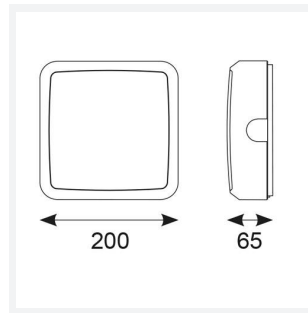

Astro

Astro CCT 1 Photocell White
Code: AALED1/WV/CCT/PC

Category	Bulkheads
Application	Ancillary, Commercial, Education, Healthcare, Industrial, Outdoor
Specification	Architectural

PRODUCT FEATURES

- All polycarbonate multi-purpose LED square bulkhead suitable for ancillary areas and industrial applications
- Internal CCT selector switch allows the installer to choose the CCT between 3000K and 4000K
- Unique Visiluxe diffuser allows 90% light transmission from LED source for increased performance
- Push fit feed-in, feed-out terminals for speed and ease of installation
- Supplied c/w optional trim attachment which provides a more commercially aesthetic appearance
- Instant light output and unlimited switching

GENERAL INFORMATION	
Wattage	5W - 8W
Lumens Delivered	620lm - 1000lm(4000K)
Lm/W	90lm/W (4000K)
Beam Angle	115
CRI	80
CCT	3000/4000/5700K
Input	220-240V
Operating Temp	-10°C - 25°C
SDCM	6
Product Weight without Packaging	0.553 kg