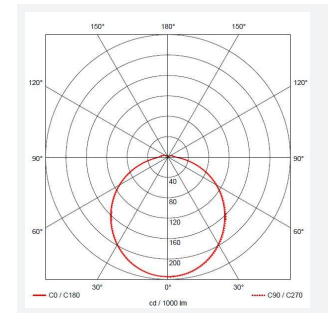

Astro

Astro CCT 1 Photocell White
Code: AALED1/WV/CCT/PC

Category	Bulkheads
Application	Ancillary, Commercial, Education, Healthcare, Industrial, Outdoor
Specification	Architectural

PRODUCT FEATURES

- All polycarbonate multi-purpose LED square bulkhead suitable for ancillary areas and industrial applications
- Internal CCT selector switch allows the installer to choose the CCT between 3000K and 4000K
- Unique Visiluxe diffuser allows 90% light transmission from LED source for increased performance
- Push fit feed-in, feed-out terminals for speed and ease of installation
- Supplied c/w optional trim attachment which provides a more commercially aesthetic appearance
- Instant light output and unlimited switching

GENERAL INFORMATION	
Wattage	5W - 8W
Lumens Delivered	620lm - 1000lm(4000K)
Lm/W	90lm/W (4000K)
Beam Angle	115
CRI	80
CCT	3000/4000/5700K
Input	220-240V
Operating Temp	-10°C - 25°C
SDCM	6
Product Weight without Packaging	0.553 kg

TECHNICAL INFORMATION	
Light Source	LED
Colour / Finish	White / Visiluxe
IP Rating	IP65
Class Protection	2
Internal / External	Internal / External
Surface / Recessed / Suspended	Ceiling, Wall
Lumen Depreciation	L80 60,000h
Warranty (Years)	5
CE Mark	Yes