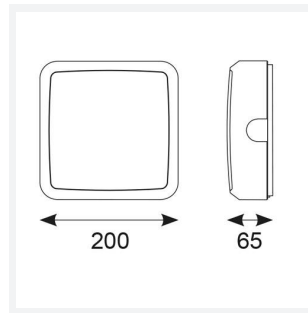

# Astro

Astro CCT 1 Photocell White  
Code: AALED1/WV/CCT/PC

Category	Bulkheads
Application	Ancillary, Commercial, Education, Healthcare, Industrial, Outdoor
Specification	Architectural

## PRODUCT FEATURES

- All polycarbonate multi-purpose LED square bulkhead suitable for ancillary areas and industrial applications
- Internal CCT selector switch allows the installer to choose the CCT between 3000K and 4000K
- Unique Visiluxe diffuser allows 90% light transmission from LED source for increased performance
- Push fit feed-in, feed-out terminals for speed and ease of installation
- Supplied c/w optional trim attachment which provides a more commercially aesthetic appearance
- Instant light output and unlimited switching

GENERAL INFORMATION	
Wattage	5W - 8W
Lumens Delivered	620lm - 1000lm(4000K)
Lm/W	90lm/W (4000K)
Beam Angle	115
CRI	80
CCT	3000/4000/5700K
Input	220/240V
Operating Temp	-10°C - 25°C
SDCM	6
Product Weight without Packaging	0.553 kg