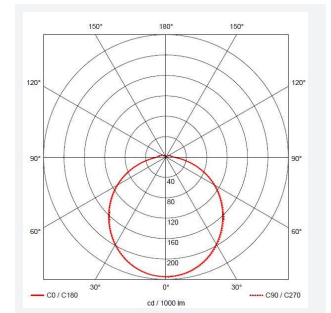

Astro

Astro CCT 1 Photocell White
Code: AALED1/WV/CCT/PC

Category	Bulkheads
Application	Ancillary, Commercial, Education, Healthcare, Industrial, Outdoor
Specification	Architectural

PRODUCT FEATURES

- All polycarbonate multi-purpose LED square bulkhead suitable for ancillary areas and industrial applications
- Internal CCT selector switch allows the installer to choose the CCT between 3000K and 4000K
- Unique Visiluxe diffuser allows 90% light transmission from LED source for increased performance
- Push fit feed-in, feed-out terminals for speed and ease of installation
- Supplied c/w optional trim attachment which provides a more commercially aesthetic appearance
- Instant light output and unlimited switching

GENERAL INFORMATION	
Wattage	5W - 8W
Lumens Delivered	620lm - 1000lm(4000K)
Lm/W	90lm/W (4000K)
Beam Angle	115
CRI	80
CCT	3000/4000/5700K
Input	220-240V
Operating Temp	-10°C - 25°C
SDCM	6
Product Weight without Packaging	0.553 kg

TECHNICAL INFORMATION	
Light Source	LED
Colour / Finish	White / Visiluxe
IP Rating	IP65
Class Protection	2
Internal / External	Internal / External
Surface / Recessed / Suspended	Ceiling, Wall
Lumen Depreciation	L80 60,000h
Warranty (Years)	5
CE Mark	Yes