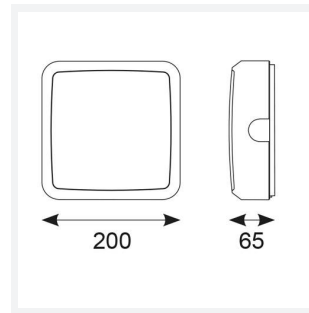

Astro

Astro CCT 1 Photocell White
Code: AALED1/WV/CCT/PC

Category	Bulkheads
Application	Ancillary, Commercial, Education, Healthcare, Industrial, Outdoor
Specification	Architectural

PRODUCT FEATURES

- All polycarbonate multi-purpose LED square bulkhead suitable for ancillary areas and industrial applications
- Internal CCT selector switch allows the installer to choose the CCT between 3000K and 4000K
- Unique Visiluxe diffuser allows 90% light transmission from LED source for increased performance
- Push fit feed-in, feed-out terminals for speed and ease of installation
- Supplied c/w optional trim attachment which provides a more commercially aesthetic appearance
- Instant light output and unlimited switching

GENERAL INFORMATION	
Wattage	5W - 8W
Lumens Delivered	620lm - 1000lm(4000K)
Lm/W	90lm/W (4000K)
Beam Angle	115
CRI	80
CCT	3000/4000/5700K
Input	220-240V
Operating Temp	-10°C - 25°C
SDCM	6
Product Weight without Packaging	0.553 kg