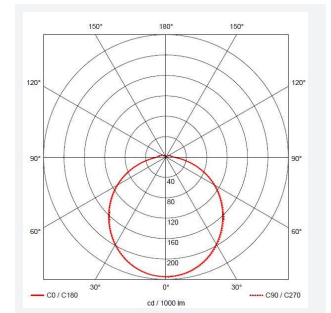

# Astro

Astro CCT 1 Photocell White  
Code: AALED1/WV/CCT/PC

Category	Bulkheads
Application	Ancillary, Commercial, Education, Healthcare, Industrial, Outdoor
Specification	Architectural

## PRODUCT FEATURES

- All polycarbonate multi-purpose LED square bulkhead suitable for ancillary areas and industrial applications
- Internal CCT selector switch allows the installer to choose the CCT between 3000K and 4000K
- Unique Visiluxe diffuser allows 90% light transmission from LED source for increased performance
- Push fit feed-in, feed-out terminals for speed and ease of installation
- Supplied c/w optional trim attachment which provides a more commercially aesthetic appearance
- Instant light output and unlimited switching

GENERAL INFORMATION	
Wattage	5W - 8W
Lumens Delivered	620lm - 1000lm(4000K)
Lm/W	90lm/W (4000K)
Beam Angle	115
CRI	80
CCT	3000/4000/5700K
Input	220/240V
Operating Temp	-10°C - 25°C
SDCM	6
Product Weight without Packaging	0.553 kg

TECHNICAL INFORMATION	
Light Source	LED
Colour / Finish	White / Visiluxe
IP Rating	IP65
Class Protection	2
Internal / External	Internal / External
Surface / Recessed / Suspended	Ceiling, Wall
Lumen Depreciation	L80 60,000h
Warranty (Years)	5
CE Mark	Yes