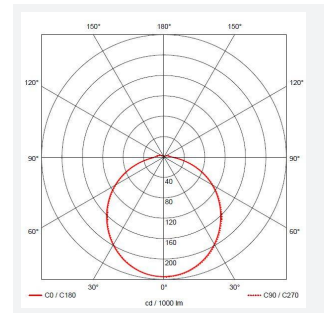

Astro

Astro CCT 1 Corridor Function White
Code: AALED1/WV/CCT/CF

Category	Bulkheads
Application	Ancillary, Commercial, Education, Healthcare, Industrial, Outdoor
Specification	Architectural

PRODUCT FEATURES

- All polycarbonate multi-purpose LED square bulkhead suitable for ancillary areas and industrial applications
- Internal CCT selector switch allows the installer to choose the CCT between 3000K and 4000K
- Unique Visiluxe diffuser allows 90% light transmission from LED source for increased performance
- Push fit feed-in, feed-out terminals for speed and ease of installation
- Supplied c/w optional trim attachment which provides a more commercially aesthetic appearance
- Instant light output and unlimited switching

GENERAL INFORMATION	
Wattage	8.5W
Lumens Delivered	620lm - 1000lm(4000K)
Lm/W	140lm/W(4000K)
Beam Angle	115
CRI	80
CCT	3000/4000/5700K
Input	220-240V
Operating Temp	-10°C - 40°C
SDCM	6
Product Weight without Packaging	1.171 kg

TECHNICAL INFORMATION	
Light Source	LED
Colour / Finish	White / Visiluxe
IP Rating	IP65
Class Protection	2
Internal / External	Internal / External
Surface / Recessed / Suspended	Ceiling, Wall
Lumen Depreciation	L80 60,000h
Warranty (Years)	5
CE Mark	Yes