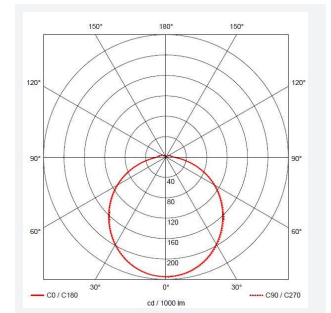

Astro

Astro CCT 1 Corridor Function White
Code: AALED1/WV/CCT/CF

Category	Bulkheads
Application	Ancillary, Commercial, Education, Healthcare, Industrial, Outdoor
Specification	Architectural

PRODUCT FEATURES

- All polycarbonate multi-purpose LED square bulkhead suitable for ancillary areas and industrial applications
- Internal CCT selector switch allows the installer to choose the CCT between 3000K and 4000K
- Unique Visiluxe diffuser allows 90% light transmission from LED source for increased performance
- Push fit feed-in, feed-out terminals for speed and ease of installation
- Supplied c/w optional trim attachment which provides a more commercially aesthetic appearance
- Instant light output and unlimited switching

GENERAL INFORMATION	
Wattage	8.5W
Lumens Delivered	620lm - 1000lm(4000K)
Lm/W	140lm/W(4000K)
Beam Angle	115
CRI	80
CCT	3000/4000/5700K
Input	220/240V
Operating Temp	-10°C - 40°C
SDCM	6
Product Weight without Packaging	1.171 kg

TECHNICAL INFORMATION	
Light Source	LED
Colour / Finish	White / Visiluxe
IP Rating	IP65
Class Protection	2
Internal / External	Internal / External
Surface / Recessed / Suspended	Ceiling, Wall
Lumen Depreciation	L80 60,000h
Warranty (Years)	5
CE Mark	Yes