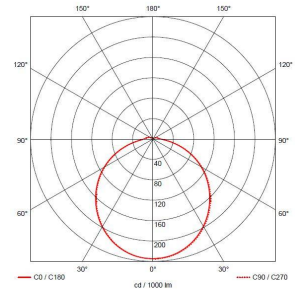

Astro

Astro CCT 1 Corridor Function White
Code: AALED1/WV/CCT/CF

Category	Bulkheads
Application	Ancillary, Commercial, Education, Healthcare, Industrial, Outdoor
Specification	Architectural

- All polycarbonate multi-purpose LED square bulkhead suitable for ancillary areas and industrial applications
- Internal CCT selector switch allows the installer to choose the CCT between 3000K and 4000K
- Unique Visiluxe diffuser allows 90% light transmission from LED source for increased performance

GENERAL INFORMATION	
Wattage	8.5W
Lumens Delivered	620lm - 1000lm(4000K)
Lm/W	140lm/W(4000K)
Beam Angle	115
CRI	80
CCT	3000/4000/5700K
Input	220-240V
Operating Temp	-10°C - 40°C
SDCM	3
Product Weight without Packaging	1.171 kg

TECHNICAL INFORMATION	
Light Source	LED
Colour / Finish	White / Visiluxe
IP Rating	IP65
Class Protection	2
Internal / External	Internal / External
Surface / Recessed / Suspended	Ceiling, Wall
Lumen Depreciation	L80 60,000h
Warranty (Years)	5
CE Mark	Yes