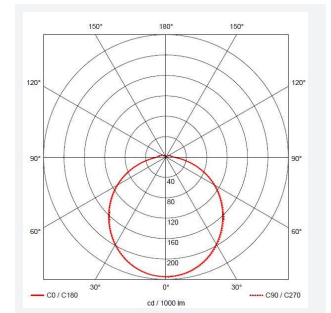

# Astro

Astro CCT 1 Corridor Function White  
Code: AALED1/WV/CCT/CF

<b>Category</b>	Bulkheads
<b>Application</b>	Ancillary, Commercial, Education, Healthcare, Industrial, Outdoor
<b>Specification</b>	Architectural

## PRODUCT FEATURES

- All polycarbonate multi-purpose LED square bulkhead suitable for ancillary areas and industrial applications
- Internal CCT selector switch allows the installer to choose the CCT between 3000K and 4000K
- Unique Visiluxe diffuser allows 90% light transmission from LED source for increased performance
- Push fit feed-in, feed-out terminals for speed and ease of installation
- Supplied c/w optional trim attachment which provides a more commercially aesthetic appearance
- Instant light output and unlimited switching

GENERAL INFORMATION	
Wattage	8.5W
Lumens Delivered	620lm - 1000lm(4000K)
Lm/W	140lm/W(4000K)
Beam Angle	115
CRI	80
CCT	3000/4000/5700K
Input	220-240V
Operating Temp	-10°C - 40°C
SDCM	6
Product Weight without Packaging	1.171 kg

TECHNICAL INFORMATION	
Light Source	LED
Colour / Finish	White / Visiluxe
IP Rating	IP65
Class Protection	2
Internal / External	Internal / External
Surface / Recessed / Suspended	Ceiling, Wall
Lumen Depreciation	L80 60,000h
Warranty (Years)	5
CE Mark	Yes