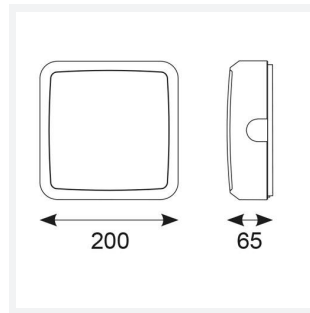

Astro

Astro CCT 1 Corridor Function White
Code: AALED1/WV/CCT/CF

Category	Bulkheads
Application	Ancillary, Commercial, Education, Healthcare, Industrial, Outdoor
Specification	Architectural

PRODUCT FEATURES

- All polycarbonate multi-purpose LED square bulkhead suitable for ancillary areas and industrial applications
- Internal CCT selector switch allows the installer to choose the CCT between 3000K and 4000K
- Unique Visiluxe diffuser allows 90% light transmission from LED source for increased performance
- Push fit feed-in, feed-out terminals for speed and ease of installation
- Supplied c/w optional trim attachment which provides a more commercially aesthetic appearance
- Instant light output and unlimited switching

GENERAL INFORMATION	
Wattage	8.5W
Lumens Delivered	620lm - 1000lm(4000K)
Lm/W	140lm/W(4000K)
Beam Angle	115
CRI	80
CCT	3000/4000/5700K
Input	220-240V
Operating Temp	-10°C - 40°C
SDCM	6
Product Weight without Packaging	1.171 kg