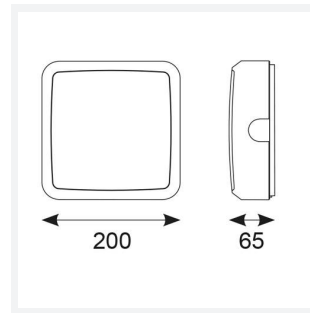

# Astro

Astro CCT 1 Corridor Function White  
Code: AALED1/WV/CCT/CF

<b>Category</b>	Bulkheads
<b>Application</b>	Ancillary, Commercial, Education, Healthcare, Industrial, Outdoor
<b>Specification</b>	Architectural

## PRODUCT FEATURES

- All polycarbonate multi-purpose LED square bulkhead suitable for ancillary areas and industrial applications
- Internal CCT selector switch allows the installer to choose the CCT between 3000K and 4000K
- Unique Visiluxe diffuser allows 90% light transmission from LED source for increased performance
- Push fit feed-in, feed-out terminals for speed and ease of installation
- Supplied c/w optional trim attachment which provides a more commercially aesthetic appearance
- Instant light output and unlimited switching

GENERAL INFORMATION	
Wattage	8.5W
Lumens Delivered	620lm - 1000lm(4000K)
Lm/W	140lm/W(4000K)
Beam Angle	115
CRI	80
CCT	3000/4000/5700K
Input	220-240V
Operating Temp	-10°C - 40°C
SDCM	6
Product Weight without Packaging	1.171 kg