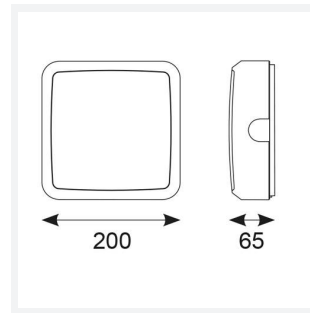

Astro

Astro CCT 1 Corridor Function White
Code: AALED1/WV/CCT/CF

Category	Bulkheads
Application	Ancillary, Commercial, Education, Healthcare, Industrial, Outdoor
Specification	Architectural

PRODUCT FEATURES

- All polycarbonate multi-purpose LED square bulkhead suitable for ancillary areas and industrial applications
- Internal CCT selector switch allows the installer to choose the CCT between 3000K and 4000K
- Unique Visiluxe diffuser allows 90% light transmission from LED source for increased performance
- Push fit feed-in, feed-out terminals for speed and ease of installation
- Supplied c/w optional trim attachment which provides a more commercially aesthetic appearance
- Instant light output and unlimited switching

GENERAL INFORMATION	
Wattage	8.5W
Lumens Delivered	620lm - 1000lm(4000K)
Lm/W	140lm/W(4000K)
Beam Angle	115
CRI	80
CCT	3000/4000/5700K
Input	220/240V
Operating Temp	-10°C - 40°C
SDCM	6
Product Weight without Packaging	1.171 kg