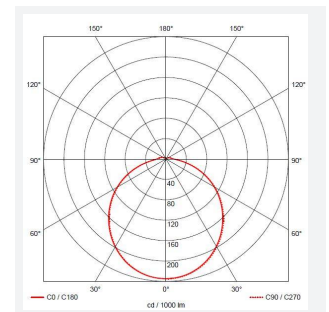

Astro

Astro CCT 1 Corridor Function Photocell White
Code: AALED1/WV/CCT/CF/PC

Category	Bulkheads
Application	Ancillary, Commercial, Education, Healthcare, Industrial, Outdoor
Specification	Architectural

- All polycarbonate multi-purpose LED square bulkhead suitable for ancillary areas and industrial applications
- Internal CCT selector switch allows the installer to choose the CCT between 3000K and 4000K
- Unique Visiluxe diffuser allows 90% light transmission from LED source for increased performance
- Push fit feed-in, feed-out terminals for speed and ease of installation
- Supplied c/w optional trim attachment which provides a more commercially aesthetic appearance
- Instant light output and unlimited switching

GENERAL INFORMATION	
Wattage	8.5W
Lumens Delivered	620lm - 1000lm(4000K)
Lm/W	90lm/W (4000K)
Beam Angle	115
CRI	80
CCT	3000/4000/5700K
Input	220-240V
Operating Temp	-10°C - 25°C
SDCM	6

TECHNICAL INFORMATION	
Light Source	LED
Colour / Finish	White / Visiluxe
IP Rating	IP65
Class Protection	2
Internal / External	Internal / External
Surface / Recessed / Suspended	Ceiling, Wall
Lumen Depreciation	L80 60,000h
Warranty (Years)	5
CE Mark	Yes