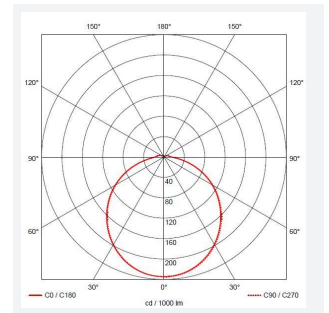

Astro

Astro CCT 1 Corridor Function Photocell White
Code: AALED1/WV/CCT/CF/PC

Category	Bulkheads
Application	Ancillary, Commercial, Education, Healthcare, Industrial, Outdoor
Specification	Architectural

PRODUCT FEATURES

- All polycarbonate multi-purpose LED square bulkhead suitable for ancillary areas and industrial applications
- Internal CCT selector switch allows the installer to choose the CCT between 3000K and 4000K
- Unique Visiluxe diffuser allows 90% light transmission from LED source for increased performance
- Push fit feed-in, feed-out terminals for speed and ease of installation
- Supplied c/w optional trim attachment which provides a more commercially aesthetic appearance
- Instant light output and unlimited switching

GENERAL INFORMATION	
Wattage	8.5W
Lumens Delivered	620lm - 1000lm(4000K)
Lm/W	90lm/W (4000K)
Beam Angle	115
CRI	80
CCT	3000/4000/5700K
Input	220/240V
Operating Temp	-10°C - 25°C
SDCM	6

TECHNICAL INFORMATION	
Light Source	LED
Colour / Finish	White / Visiluxe
IP Rating	IP65
Class Protection	2
Internal / External	Internal / External
Surface / Recessed / Suspended	Ceiling, Wall
Lumen Depreciation	L80 60,000h
Warranty (Years)	5
CE Mark	Yes