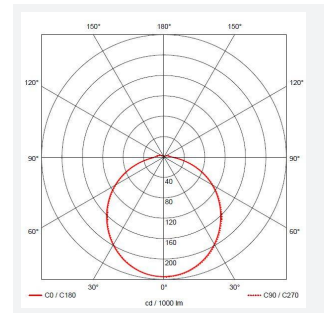

PRODUCT FEATURES

- WIZ embedded all polycarbonate multi-purpose LED square bulkhead suitable for ancillary areas and industrial applications
- Push fit feed-in, feed-out terminals for speed and ease of installation
- Supplied c/w optional trim attachment which provides a more commercially aesthetic appearance
- Instant light output and unlimited switching
- Connects directly to your WiFi network using Bluetooth technology to support seamless pairing
- Tunable between 2700K - 6500K via WIZ app and voice control
- Unique Visiluxe diffuser allows 90% light transmission from LED source for increased performance
- Please consider WiFi signal strength for this product

GENERAL INFORMATION

| | |
|----------------------------------|---------------------------------|
| Wattage | 8W |
| Lumens Delivered | 730lm - 720lm (2700K - 6500K) |
| Lm/W | 91lm/W - 90lm/W (2700K - 6500K) |
| Beam Angle | 115 |
| CRI | 80 |
| CCT | 2700-6500K |
| Input | 220/240V |
| Operating Temp | -10°C - 40°C |
| SDCM | 6 |
| Product Weight without Packaging | 0.653 kg |

TECHNICAL INFORMATION

| | |
|--------------------------------|---------------------|
| Light Source | LED |
| Colour / Finish | Black / Visiluxe |
| IP Rating | IP65 |
| Class Protection | 2 |
| Internal / External | Internal / External |
| Surface / Recessed / Suspended | Ceiling, Wall |
| Lumen Depreciation | L80 60,000h |
| Warranty (Years) | 5 |
| CE Mark | Yes |