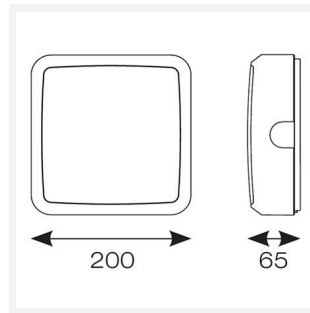

OCTO Astro Connected by WIZ

OCTO Astro 1 Tunable White Black Connected by
Code: AALED1/BV/OCTOW

| | |
|---------------|---|
| Category | Bulkheads |
| Application | Ancillary, Commercial, Education, Healthcare, Industrial, Outdoor |
| Specification | Performance |

PRODUCT FEATURES

- WIZ embedded all polycarbonate multi-purpose LED square bulkhead suitable for ancillary areas and industrial applications
- Push fit feed-in, feed-out terminals for speed and ease of installation
- Supplied c/w optional trim attachment which provides a more commercially aesthetic appearance
- Instant light output and unlimited switching
- Connects directly to your WiFi network using Bluetooth technology to support seamless pairing
- Tunable between 2700K - 6500K via WIZ app and voice control
- Unique Visiluxe diffuser allows 90% light transmission from LED source for increased performance
- Please consider WiFi signal strength for this product

GENERAL INFORMATION

| | |
|----------------------------------|---------------------------------|
| Wattage | 8W |
| Lumens Delivered | 730lm - 720lm (2700K - 6500K) |
| Lm/W | 91lm/W - 90lm/W (2700K - 6500K) |
| Beam Angle | 115 |
| CRI | 80 |
| CCT | 2700-6500K |
| Input | 220/240V |
| Operating Temp | -10°C - 40°C |
| SDCM | 6 |
| Product Weight without Packaging | 0.653 kg |