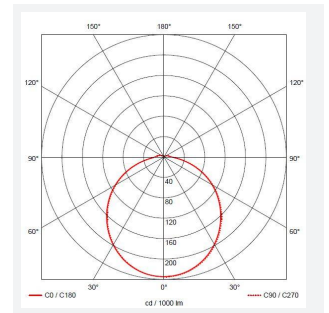

# OCTO Astro Connected by WIZ

Category	Bulkheads
Application	Ancillary, Commercial, Education, Healthcare, Industrial, Outdoor
Specification	Performance

Code: AALED1/BV/OCTOW

- WIZ embedded all polycarbonate multi-purpose LED square bulkhead suitable for ancillary areas and industrial applications
- Push fit feed-in, feed-out terminals for speed and ease of installation
- Supplied c/w optional trim attachment which provides a more commercially aesthetic appearance
- Instant light output and unlimited switching
- Connects directly to your WiFi network using Bluetooth technology to support seamless pairing
- Tunable between 2700K - 6500K via WIZ app and voice control
- Unique Visiluxe diffuser allows 90% light transmission from LED source for increased performance
- Please consider WiFi signal strength for this product

## GENERAL INFORMATION

Wattage	8W
Lumens Delivered	730lm - 720lm (2700K - 6500K)
Lm/W	91lm/W - 90lm/W (2700K - 6500K)
Beam Angle	115
CRI	80
CCT	2700-6500K
Input	220-240V
Operating Temp	-10°C - 40°C
SDCM	6
Product Weight without Packaging	0.653 kg

## TECHNICAL INFORMATION

Light Source	LED
Colour / Finish	Black / Visiluxe
IP Rating	IP65
Class Protection	2
Internal / External	Internal / External
Surface / Recessed / Suspended	Ceiling, Wall
Lumen Depreciation	L80 60,000h
Warranty (Years)	5
CE Mark	Yes