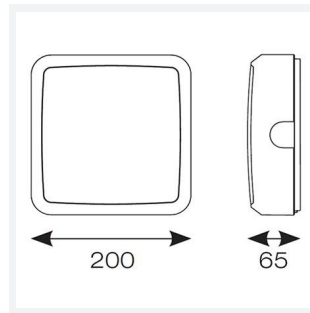

# OCTO Astro Connected by WIZ

Category	Bulkheads
Application	Ancillary, Commercial, Education, Healthcare, Industrial, Outdoor
Specification	Performance

Code: AALED1/BV/OCTOW

- WIZ embedded all polycarbonate multi-purpose LED square bulkhead suitable for ancillary areas and industrial applications
- Push fit feed-in, feed-out terminals for speed and ease of installation
- Supplied c/w optional trim attachment which provides a more commercially aesthetic appearance
- Instant light output and unlimited switching
- Connects directly to your WiFi network using Bluetooth technology to support seamless pairing
- Tunable between 2700K - 6500K via WIZ app and voice control
- Unique Visiluxe diffuser allows 90% light transmission from LED source for increased performance
- Please consider WiFi signal strength for this product

## GENERAL INFORMATION

Wattage	8W
Lumens Delivered	730lm - 720lm (2700K - 6500K)
Lm/W	91lm/W - 90lm/W (2700K - 6500K)
Beam Angle	115
CRI	80
CCT	2700-6500K
Input	220-240V
Operating Temp	-10°C - 40°C
SDCM	6
Product Weight without Packaging	0.653 kg