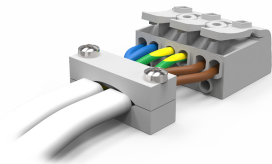

Category	Bulkheads
Application	Ancillary, Commercial, Education, Healthcare, Industrial, Outdoor
Specification	Performance

OCTO Astro Connected by WiZ

OCTO Astro 1 Tunable White Black Connected by WiZ

Code: AALED1/BV/OCTOW

PRODUCT FEATURES

- WiZ embedded all polycarbonate multi-purpose LED square bulkhead suitable for ancillary areas and industrial applications
- Push fit feed-in, feed-out terminals for speed and ease of installation
- Supplied c/w optional trim attachment which provides a more commercially aesthetic appearance
- Instant light output and unlimited switching
- Connects directly to your WiFi network using Bluetooth technology to support seamless pairing
- Tunable between 2700K - 6500K via WiZ app and voice control
- Unique Visiluxe diffuser allows 90% light transmission from LED source for increased performance
- Please consider WiFi signal strength for this product