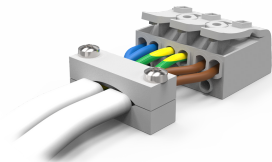

## PRODUCT FEATURES

- WiZ embedded all polycarbonate multi-purpose LED square bulkhead suitable for ancillary areas and industrial applications
- Push fit feed-in, feed-out terminals for speed and ease of installation
- Supplied c/w optional trim attachment which provides a more commercially aesthetic appearance
- Instant light output and unlimited switching
- Connects directly to your WiFi network using Bluetooth technology to support seamless pairing
- Tunable between 2700K - 6500K via WiZ app and voice control
- Unique Visiluxe diffuser allows 90% light transmission from LED source for increased performance
- Please consider WiFi signal strength for this product