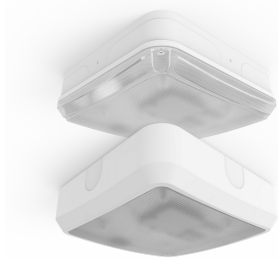

Category	Bulkheads
Application	Ancillary, Commercial, Education, Healthcare, Industrial, Outdoor
Specification	Performance

OCTO Astro Connected by WiZ

OCTO Astro 1 Tunable White Black Connected by WiZ

Code: AALED1/BV/OCTOW

PRODUCT FEATURES

- WiZ embedded all polycarbonate multi-purpose LED square bulkhead suitable for ancillary areas and industrial applications
- Push fit feed-in, feed-out terminals for speed and ease of installation
- Supplied c/w optional trim attachment which provides a more commercially aesthetic appearance
- Instant light output and unlimited switching
- Connects directly to your WiFi network using Bluetooth technology to support seamless pairing
- Tunable between 2700K - 6500K via WiZ app and voice control
- Unique Visiluxe diffuser allows 90% light transmission from LED source for increased performance
- Please consider WiFi signal strength for this product

GENERAL INFORMATION

Wattage	8W
Lumens Delivered	730lm - 720lm (2700K - 6500K)
Lm/W	91lm/W - 90lm/W (2700K - 6500K)
Beam Angle	115
CRI	80
CCT	2700-6500K
Input	220-240V
Operating Temp	-10°C - 40°C
SDCM	6
Product Weight without Packaging	0.653 kg