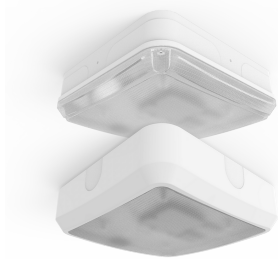

Category	Bulkheads
Application	Ancillary, Commercial, Education, Healthcare, Industrial, Outdoor
Specification	Performance

# OCTO Astro Connected by WiZ

OCTO Astro 1 Tunable White Black Connected by WiZ

Code: AALED1/BV/OCTOW

## PRODUCT FEATURES

- WiZ embedded all polycarbonate multi-purpose LED square bulkhead suitable for ancillary areas and industrial applications
- Push fit feed-in, feed-out terminals for speed and ease of installation
- Supplied c/w optional trim attachment which provides a more commercially aesthetic appearance
- Instant light output and unlimited switching
- Connects directly to your WiFi network using Bluetooth technology to support seamless pairing
- Tunable between 2700K - 6500K via WiZ app and voice control
- Unique Visiluxe diffuser allows 90% light transmission from LED source for increased performance
- Please consider WiFi signal strength for this product