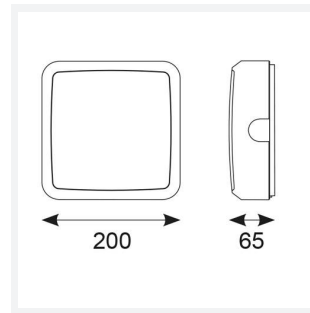

Astro

Astro CCT 1 Black

Code: AALED1/BV/CCT

Category	Bulkheads
Application	Ancillary, Commercial, Education, Healthcare, Industrial, Outdoor
Specification	Architectural

PRODUCT FEATURES

- All polycarbonate multi-purpose LED square bulkhead suitable for ancillary areas and industrial applications
- Internal CCT selector switch allows the installer to choose the CCT between 3000K and 4000K
- Unique Visiluxe diffuser allows 90% light transmission from LED source for increased performance
- Push fit feed-in, feed-out terminals for speed and ease of installation
- Supplied c/w optional trim attachment which provides a more commercially aesthetic appearance
- Instant light output and unlimited switching

GENERAL INFORMATION	
Wattage	5W - 8W
Lumens Delivered	620lm - 1000lm(4000K)
Lm/W	140lm/W(4000K)
Beam Angle	115
CRI	80
CCT	3000/4000K
Input	220/240V
Operating Temp	-10°C - 40°C
SDCM	6
Product Weight without Packaging	0.553 kg