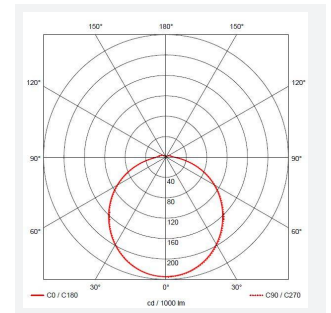

Astro

Astro CCT 1 Black

Code: AALED1/BV/CCT

Category	Bulkheads
Application	Ancillary, Commercial, Education, Healthcare, Industrial, Outdoor
Specification	Architectural

PRODUCT FEATURES

- All polycarbonate multi-purpose LED square bulkhead suitable for ancillary areas and industrial applications
- Internal CCT selector switch allows the installer to choose the CCT between 3000K and 4000K
- Unique Visiluxe diffuser allows 90% light transmission from LED source for increased performance
- Push fit feed-in, feed-out terminals for speed and ease of installation
- Supplied c/w optional trim attachment which provides a more commercially aesthetic appearance
- Instant light output and unlimited switching

GENERAL INFORMATION	
Wattage	5W - 8W
Lumens Delivered	620lm - 1000lm(4000K)
Lm/W	140lm/W(4000K)
Beam Angle	115
CRI	80
CCT	3000/4000K
Input	220/240V
Operating Temp	-10°C - 40°C
SDCM	6
Product Weight without Packaging	0.553 kg

TECHNICAL INFORMATION	
Light Source	LED
Colour / Finish	Black / Visiluxe
IP Rating	IP65
Class Protection	2
Internal / External	Internal / External
Surface / Recessed / Suspended	Ceiling, Wall
Lumen Depreciation	L80 60,000h
Warranty (Years)	5
CE Mark	Yes