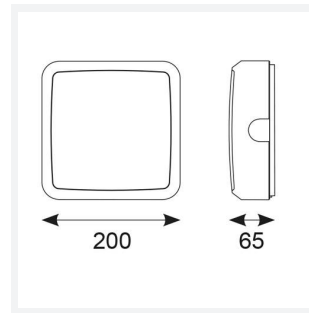

Astro

Astro CCT 1 Black

Code: AALED1/BV/CCT

Category	Bulkheads
Application	Ancillary, Commercial, Education, Healthcare, Industrial, Outdoor
Specification	Architectural

- All polycarbonate multi-purpose LED square bulkhead suitable for ancillary areas and industrial applications
- Internal CCT selector switch allows the installer to choose the CCT between 3000K and 4000K
- Unique Visiluxe diffuser allows 90% light transmission from LED source for increased performance
- Push fit feed-in, feed-out terminals for speed and ease of installation
- Supplied c/w optional trim attachment which provides a more commercially aesthetic appearance
- Instant light output and unlimited switching

GENERAL INFORMATION

Wattage	5W - 8W
Lumens Delivered	620lm - 1000lm(4000K)
Lm/W	140lm/W(4000K)
Beam Angle	115
CRI	80
CCT	3000/4000K
Input	220-240V
Operating Temp	-10°C - 40°C
SDCM	6
Product Weight without Packaging	0.553 kg