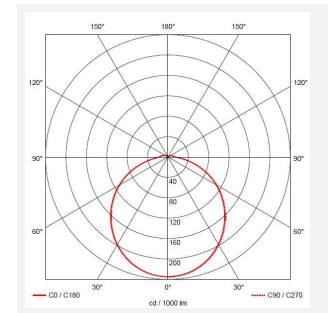

Astro

Astro CCT 1 Black

Code: AALED1/BV/CCT

Category	Bulkheads
Application	Ancillary, Commercial, Education, Healthcare, Industrial, Outdoor
Specification	Architectural

- All polycarbonate multi-purpose LED square bulkhead suitable for ancillary areas and industrial applications
- Internal CCT selector switch allows the installer to choose the CCT between 3000K and 4000K
- Unique Visiluxe diffuser allows 90% light transmission from LED source for increased performance
- Push fit feed-in, feed-out terminals for speed and ease of installation
- Supplied c/w optional trim attachment which provides a more commercially aesthetic appearance
- Instant light output and unlimited switching

GENERAL INFORMATION

Wattage	5W - 8W
Lumens Delivered	620lm - 1000lm(4000K)
Lm/W	140lm/W(4000K)
Beam Angle	115
CRI	80
CCT	3000/4000K
Input	220-240V
Operating Temp	-10°C - 40°C
SDCM	6
Product Weight without Packaging	0.553 kg

TECHNICAL INFORMATION

Light Source	LED
Colour / Finish	Black / Visiluxe
IP Rating	IP65
Class Protection	2
Internal / External	Internal / External
Surface / Recessed / Suspended	Ceiling, Wall
Lumen Depreciation	L80 60,000h
Warranty (Years)	5
CE Mark	Yes