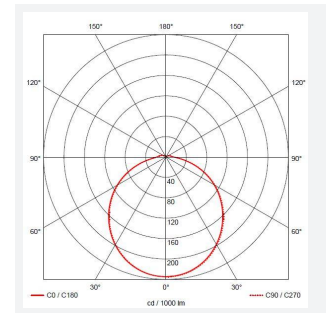

Astro

Astro CCT 1 Photocell Black
Code: AALED1/BV/CCT/PC

Category	Bulkheads
Application	Ancillary, Commercial, Education, Healthcare, Industrial, Outdoor
Specification	Architectural

PRODUCT FEATURES

- All polycarbonate multi-purpose LED square bulkhead suitable for ancillary areas and industrial applications
- Internal CCT selector switch allows the installer to choose the CCT between 3000K and 4000K
- Unique Visiluxe diffuser allows 90% light transmission from LED source for increased performance
- Push fit feed-in, feed-out terminals for speed and ease of installation
- Supplied c/w optional trim attachment which provides a more commercially aesthetic appearance
- Instant light output and unlimited switching

GENERAL INFORMATION	
Wattage	5W - 8W
Lumens Delivered	620lm - 1000lm(4000K)
Lm/W	90lm/W (4000K)
Beam Angle	115
CRI	80
CCT	3000/4000K
Input	220-240V
Operating Temp	-10°C - 25°C
SDCM	6
Product Weight without Packaging	0.62 kg

TECHNICAL INFORMATION	
Light Source	LED
Colour / Finish	Black / Visiluxe
IP Rating	IP65
Class Protection	2
Internal / External	Internal / External
Surface / Recessed / Suspended	Ceiling, Wall
Lumen Depreciation	L80 60,000h
Warranty (Years)	5
CE Mark	Yes