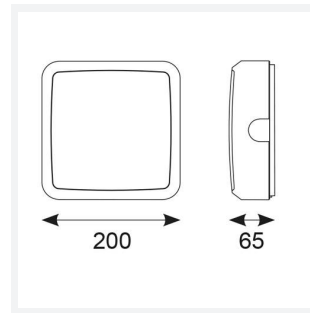

# Astro

Astro CCT 1 Photocell Black  
Code: AALED1/BV/CCT/PC

Category	Bulkheads
Application	Ancillary, Commercial, Education, Healthcare, Industrial, Outdoor
Specification	Architectural

## PRODUCT FEATURES

- All polycarbonate multi-purpose LED square bulkhead suitable for ancillary areas and industrial applications
- Internal CCT selector switch allows the installer to choose the CCT between 3000K and 4000K
- Unique Visiluxe diffuser allows 90% light transmission from LED source for increased performance
- Push fit feed-in, feed-out terminals for speed and ease of installation
- Supplied c/w optional trim attachment which provides a more commercially aesthetic appearance
- Instant light output and unlimited switching

GENERAL INFORMATION	
Wattage	5W - 8W
Lumens Delivered	620lm - 1000lm(4000K)
Lm/W	90lm/W (4000K)
Beam Angle	115
CRI	80
CCT	3000/4000K
Input	220/240V
Operating Temp	-10°C - 25°C
SDCM	6
Product Weight without Packaging	0.62 kg