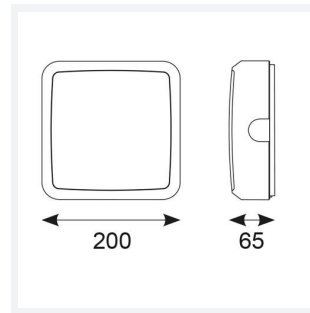

Astro

Astro CCT 1 Photocell Black
Code: AALED1/BV/CCT/PC

Category	Bulkheads
Application	Ancillary, Commercial, Education, Healthcare, Industrial, Outdoor
Specification	Architectural

PRODUCT FEATURES

- All polycarbonate multi-purpose LED square bulkhead suitable for ancillary areas and industrial applications
- Internal CCT selector switch allows the installer to choose the CCT between 3000K and 4000K
- Unique Visiluxe diffuser allows 90% light transmission from LED source for increased performance
- Push fit feed-in, feed-out terminals for speed and ease of installation
- Supplied c/w optional trim attachment which provides a more commercially aesthetic appearance
- Instant light output and unlimited switching

GENERAL INFORMATION	
Wattage	5W - 8W
Lumens Delivered	620lm - 1000lm(4000K)
Lm/W	90lm/W (4000K)
Beam Angle	115
CRI	80
CCT	3000/4000K
Input	220-240V
Operating Temp	-10°C - 25°C
SDCM	6
Product Weight without Packaging	0.62 kg