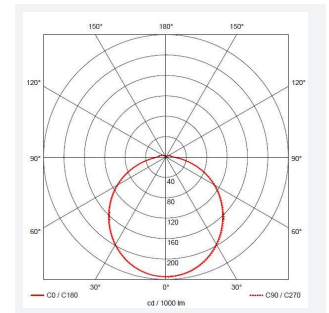

Astro

Astro CCT 1 Photocell Black
Code: AALED1/BV/CCT/PC

Category	Bulkheads
Application	Ancillary, Commercial, Education, Healthcare, Industrial, Outdoor
Specification	Architectural

PRODUCT FEATURES

- All polycarbonate multi-purpose LED square bulkhead suitable for ancillary areas and industrial applications
- Internal CCT selector switch allows the installer to choose the CCT between 3000K and 4000K
- Unique Visiluxe diffuser allows 90% light transmission from LED source for increased performance
- Push fit feed-in, feed-out terminals for speed and ease of installation
- Supplied c/w optional trim attachment which provides a more commercially aesthetic appearance
- Instant light output and unlimited switching

GENERAL INFORMATION	
Wattage	5W - 8W
Lumens Delivered	620lm - 1000lm(4000K)
Lm/W	90lm/W (4000K)
Beam Angle	115
CRI	80
CCT	3000/4000K
Input	220-240V
Operating Temp	-10°C - 25°C
SDCM	6
Product Weight without Packaging	0.62 kg

TECHNICAL INFORMATION	
Light Source	LED
Colour / Finish	Black / Visiluxe
IP Rating	IP65
Class Protection	2
Internal / External	Internal / External
Surface / Recessed / Suspended	Ceiling, Wall
Lumen Depreciation	L80 60,000h
Warranty (Years)	5
CE Mark	Yes