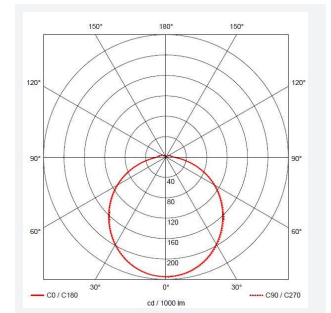

## PRODUCT FEATURES

- All polycarbonate multi-purpose LED square bulkhead suitable for ancillary areas and industrial applications
- Internal CCT selector switch allows the installer to choose the CCT between 3000K and 4000K
- Unique Visiluxe diffuser allows 90% light transmission from LED source for increased performance
- Push fit feed-in, feed-out terminals for speed and ease of installation
- Supplied c/w optional trim attachment which provides a more commercially aesthetic appearance
- Instant light output and unlimited switching

GENERAL INFORMATION	
Wattage	5W - 8W
Lumens Delivered	620lm - 1000lm(4000K)
Lm/W	90lm/W (4000K)
Beam Angle	115
CRI	80
CCT	3000/4000K
Input	220/240V
Operating Temp	-10°C - 25°C
SDCM	6
Product Weight without Packaging	0.62 kg

TECHNICAL INFORMATION	
Light Source	LED
Colour / Finish	Black / Visiluxe
IP Rating	IP65
Class Protection	2
Internal / External	Internal / External
Surface / Recessed / Suspended	Ceiling, Wall
Lumen Depreciation	L80 60,000h
Warranty (Years)	5
CE Mark	Yes