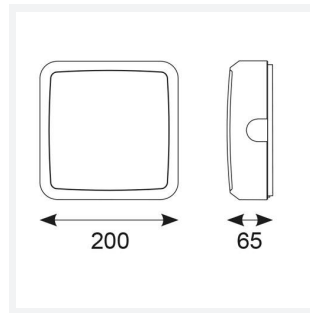

# Astro

**Astro CCT 1 Corridor Function Black**  
**Code: AALED1/BV/CCT/CF**

|                      |   |
|----------------------|---|
| <b>Category</b>      | Bulkheads   |
| <b>Application</b>   | Ancillary, Commercial, Education, Healthcare, Industrial, Outdoor |
| <b>Specification</b> | Architectural   |

## PRODUCT FEATURES

- All polycarbonate multi-purpose LED square bulkhead suitable for ancillary areas and industrial applications
- Internal CCT selector switch allows the installer to choose the CCT between 3000K and 4000K
- Unique Visiluxe diffuser allows 90% light transmission from LED source for increased performance
- Push fit feed-in, feed-out terminals for speed and ease of installation
- Supplied c/w optional trim attachment which provides a more commercially aesthetic appearance
- Instant light output and unlimited switching

| GENERAL INFORMATION              |                       |
|----------------------------------|-----------------------|
| Wattage                          | 8.5W                  |
| Lumens Delivered                 | 620lm - 1000lm(4000K) |
| Lm/W                             | 140lm/W(4000K)        |
| Beam Angle                       | 115                   |
| CRI                              | 80                    |
| CCT                              | 3000/4000K            |
| Input                            | 220/240V              |
| Operating Temp                   | -10°C - 40°C          |
| SDCM                             | 6                     |
| Product Weight without Packaging | 0.602 kg              |