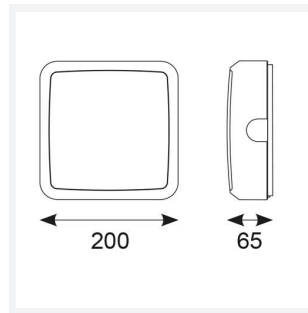

Astro

Astro CCT 1 Corridor Function Black
Code: AALED1/BV/CCT/CF

Category	Bulkheads
Application	Ancillary, Commercial, Education, Healthcare, Industrial, Outdoor
Specification	Architectural

PRODUCT FEATURES

- All polycarbonate multi-purpose LED square bulkhead suitable for ancillary areas and industrial applications
- Internal CCT selector switch allows the installer to choose the CCT between 3000K and 4000K
- Unique Visiluxe diffuser allows 90% light transmission from LED source for increased performance
- Push fit feed-in, feed-out terminals for speed and ease of installation
- Supplied c/w optional trim attachment which provides a more commercially aesthetic appearance
- Instant light output and unlimited switching

GENERAL INFORMATION	
Wattage	8.5W
Lumens Delivered	620lm - 1000lm(4000K)
Lm/W	140lm/W(4000K)
Beam Angle	115
CRI	80
CCT	3000/4000K
Input	220-240V
Operating Temp	-10°C - 40°C
SDCM	6
Product Weight without Packaging	0.602 kg