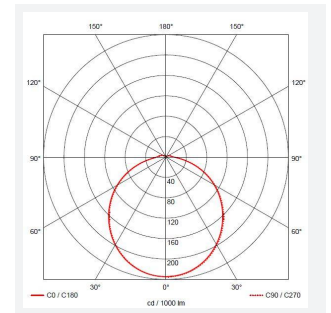

PRODUCT FEATURES

- All polycarbonate multi-purpose LED square bulkhead suitable for ancillary areas and industrial applications
- Internal CCT selector switch allows the installer to choose the CCT between 3000K and 4000K
- Unique Visiluxe diffuser allows 90% light transmission from LED source for increased performance
- Push fit feed-in, feed-out terminals for speed and ease of installation
- Supplied c/w optional trim attachment which provides a more commercially aesthetic appearance
- Instant light output and unlimited switching

GENERAL INFORMATION	
Wattage	8.5W
Lumens Delivered	620lm - 1000lm(4000K)
Lm/W	140lm/W(4000K)
Beam Angle	115
CRI	80
CCT	3000/4000K
Input	220-240V
Operating Temp	-10°C - 40°C
SDCM	6
Product Weight without Packaging	0.602 kg

TECHNICAL INFORMATION	
Light Source	LED
Colour / Finish	Black / Visiluxe
IP Rating	IP65
Class Protection	2
Internal / External	Internal / External
Surface / Recessed / Suspended	Ceiling, Wall
Lumen Depreciation	L80 60,000h
Warranty (Years)	5
CE Mark	Yes