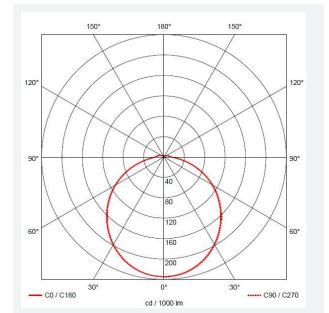

## PRODUCT FEATURES

- All polycarbonate multi-purpose LED square bulkhead suitable for ancillary areas and industrial applications
- Internal CCT selector switch allows the installer to choose the CCT between 3000K and 4000K
- Unique Visiluxe diffuser allows 90% light transmission from LED source for increased performance
- Push fit feed-in, feed-out terminals for speed and ease of installation
- Supplied c/w optional trim attachment which provides a more commercially aesthetic appearance
- Instant light output and unlimited switching

| GENERAL INFORMATION              |                       |
|----------------------------------|-----------------------|
| Wattage                          | 8.5W                  |
| Lumens Delivered                 | 620lm - 1000lm(4000K) |
| Lm/W                             | 140lm/W(4000K)        |
| Beam Angle                       | 115                   |
| CRI                              | 80                    |
| CCT                              | 3000/4000K            |
| Input                            | 220/240V              |
| Operating Temp                   | -10°C - 40°C          |
| SDCM                             | 6                     |
| Product Weight without Packaging | 0.602 kg              |

| TECHNICAL INFORMATION          |                     |
|--------------------------------|---------------------|
| Light Source                   | LED                 |
| Colour / Finish                | Black / Visiluxe    |
| IP Rating                      | IP65                |
| Class Protection               | 2                   |
| Internal / External            | Internal / External |
| Surface / Recessed / Suspended | Ceiling, Wall       |
| Lumen Depreciation             | L80 60,000h         |
| Warranty (Years)               | 5                   |
| CE Mark                        | Yes                 |