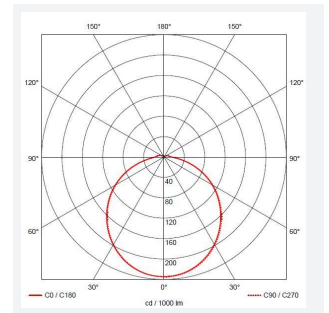

Astro

Astro CCT 1 Corridor Function Photocell Black
Code: AALED1/BV/CCT/CF/PC

Category	Bulkheads
Application	Ancillary, Commercial, Education, Healthcare, Industrial, Outdoor
Specification	Architectural

PRODUCT FEATURES

- All polycarbonate multi-purpose LED square bulkhead suitable for ancillary areas and industrial applications
- Internal CCT selector switch allows the installer to choose the CCT between 3000K and 4000K
- Unique Visiluxe diffuser allows 90% light transmission from LED source for increased performance
- Push fit feed-in, feed-out terminals for speed and ease of installation
- Supplied c/w optional trim attachment which provides a more commercially aesthetic appearance
- Instant light output and unlimited switching

GENERAL INFORMATION	
Wattage	8.5W
Lumens Delivered	620lm - 1000lm(4000K)
Lm/W	90lm/W (4000K)
Beam Angle	115
CRI	80
CCT	3000/4000K
Input	220/240V
Operating Temp	-10°C - 25°C
SDCM	6

TECHNICAL INFORMATION	
Light Source	LED
Colour / Finish	Black / Visiluxe
IP Rating	IP65
Class Protection	2
Internal / External	Internal / External
Surface / Recessed / Suspended	Ceiling, Wall
Lumen Depreciation	L80 60,000h
Warranty (Years)	5
CE Mark	Yes