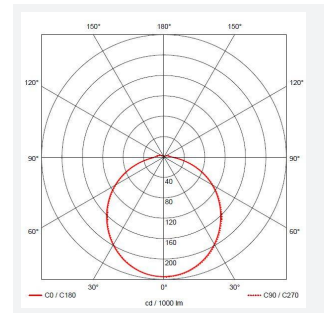

- All polycarbonate multi-purpose LED square bulkhead suitable for ancillary areas and industrial applications
- Internal CCT selector switch allows the installer to choose the CCT between 3000K and 4000K
- Unique Visiluxe diffuser allows 90% light transmission from LED source for increased performance
- Push fit feed-in, feed-out terminals for speed and ease of installation
- Supplied c/w optional trim attachment which provides a more commercially aesthetic appearance
- Instant light output and unlimited switching

GENERAL INFORMATION	
Wattage	8.5W
Lumens Delivered	620lm - 1000lm(4000K)
Lm/W	90lm/W (4000K)
Beam Angle	115
CRI	80
CCT	3000/4000K
Input	220-240V
Operating Temp	-10°C - 25°C
SDCM	6

TECHNICAL INFORMATION	
Light Source	LED
Colour / Finish	Black / Visiluxe
IP Rating	IP65
Class Protection	2
Internal / External	Internal / External
Surface / Recessed / Suspended	Ceiling, Wall
Lumen Depreciation	L80 60,000h
Warranty (Years)	5
CE Mark	Yes