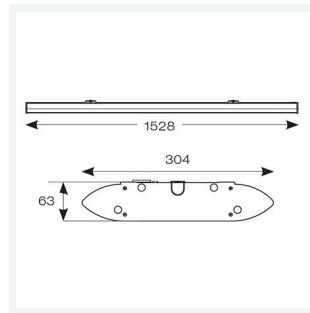

# Adrina

Adrina Suspended Linear CCT LO 1500mm DALI  
Code: AADRINA5/DD3/SM3

|               |                       |
|---------------|-----------------------|
| Category      | Commercial Linear     |
| Application   | Commercial, Education |
| Specification | Architectural         |

| GENERAL INFORMATION              |                |
|----------------------------------|----------------|
| Wattage                          | 27W            |
| Lumens Delivered                 | 3600lm (4000K) |
| Lm/W                             | 130lm (4000K)  |
| Beam Angle                       | 90             |
| CRI                              | 80             |
| CCT                              | 3000/4000K     |
| Input                            | 220-240V       |
| Operating Temp                   | 0°C - 45°C     |
| SDCM                             | 3              |
| UGR                              | 19             |
| Product Weight without Packaging | 7.8 kg         |

| TECHNICAL INFORMATION          |                                       |
|--------------------------------|---------------------------------------|
| Light Source                   | LED                                   |
| Colour / Finish                | White                                 |
| IP Rating                      | IP20                                  |
| Class Protection               | 1                                     |
| Internal / External            | Internal                              |
| Surface / Recessed / Suspended | Ceiling, Suspended                    |
| Lumen Depreciation             | L80 100,000h                          |
| Warranty (Years)               | 5                                     |
| CE Mark                        | Yes                                   |
| Height                         | 63 mm                                 |
| Accessories                    | AAADRINA/SK, AADRINA/SMK, AADRINA/600 |