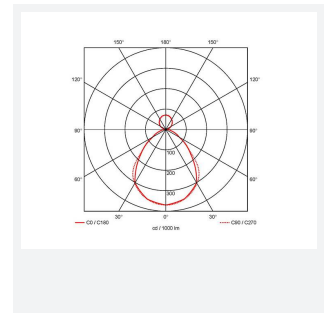

# Adrina

Adrina Suspended Linear CCT LO 1500mm DALI  
Code: AADRINA5/DD3/SM3

|               |                       |
|---------------|-----------------------|
| Category      | Commercial Linear     |
| Application   | Commercial, Education |
| Specification | Architectural         |

| GENERAL INFORMATION              |                |
|----------------------------------|----------------|
| Wattage                          | 27W            |
| Lumens Delivered                 | 3600lm (4000K) |
| Lm/W                             | 130lm (4000K)  |
| Beam Angle                       | 90             |
| CRI                              | 80             |
| CCT                              | 3000/4000K     |
| Input                            | 220-240V       |
| Operating Temp                   | 0°C - 45°C     |
| SDCM                             | 3              |
| UGR                              | 19             |
| Product Weight without Packaging | 7.8 kg         |

| TECHNICAL INFORMATION          |                                       |
|--------------------------------|---------------------------------------|
| Light Source                   | LED                                   |
| Colour / Finish                | White                                 |
| IP Rating                      | IP20                                  |
| Class Protection               | 1                                     |
| Internal / External            | Internal                              |
| Surface / Recessed / Suspended | Ceiling, Suspended                    |
| Lumen Depreciation             | L80 100,000h                          |
| Warranty (Years)               | 5                                     |
| CE Mark                        | Yes                                   |
| Height                         | 63 mm                                 |
| Accessories                    | AAADRINA/SK, AADRINA/SMK, AADRINA/600 |