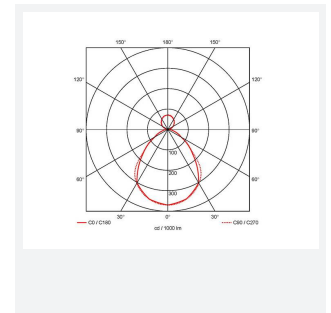

Adrina

Adrina Suspended Linear CCT LO 1500mm Switch
Code: AADRINA5/DD1/DM3

Category	Commercial Linear
Application	Commercial, Education
Specification	Architectural

PRODUCT FEATURES

- High specification linear luminaire suitable for education, commercial and large retail applications
- Supplied bi-directional light output as standard (directional only option can be selected if required)
- Suitable for individual or continuous surface or suspension mounting
- Powered by Tridonic
- UGR<19 (unified glare rating) compliant luminaire assisting to eliminate glare for visual comfort (AADRINA5 only)
- CCT selectable between 3000K and 4000K
- Dimmable and OCTO options available

GENERAL INFORMATION	
Wattage	27W
Lumens Delivered	3600lm (4000K)
Lm/W	130lm (4000K)
Beam Angle	90
CRI	80
CCT	3000/4000K
Input	220-240V
Operating Temp	0°C - 45°C
SDCM	3
UGR	19
Product Weight without Packaging	7.9 kg

TECHNICAL INFORMATION	
Light Source	LED
Colour / Finish	White
IP Rating	IP20
Class Protection	1
Internal / External	Internal
Surface / Recessed / Suspended	Ceiling, Suspended
Lumen Depreciation	L80 100,000h
Warranty (Years)	5
CE Mark	Yes
Height	63 mm
Accessories	AAADRINA/SK, AADRINA/SMK, AADRINA/600