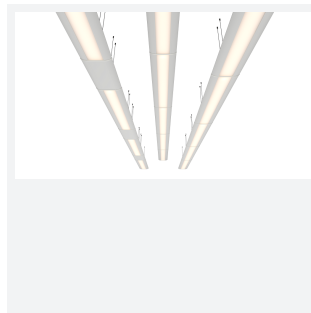

Adrina

Adrina Suspended Linear CCT LO 1500mm Switch
Code: AADRINA5/DD1/DM3

Category	Commercial Linear
Application	Commercial, Education
Specification	Architectural

PRODUCT FEATURES

- High specification linear luminaire suitable for education, commercial and large retail applications
- Supplied bi-directional light output as standard (directional only option can be selected if required)
- Suitable for individual or continuous surface or suspension mounting
- Powered by Tridonic
- UGR<19 (unified glare rating) compliant luminaire assisting to eliminate glare for visual comfort (AADRINA5 only)
- CCT selectable between 3000K and 4000K
- Dimmable and OCTO options available

GENERAL INFORMATION	
Wattage	27W
Lumens Delivered	3600lm (4000K)
Lm/W	130lm (4000K)
Beam Angle	90
CRI	80
CCT	3000/4000K
Input	220-240V
Operating Temp	0°C - 45°C
SDCM	3
UGR	19
Product Weight without Packaging	7.9 kg

TECHNICAL INFORMATION	
Light Source	LED
Colour / Finish	White
IP Rating	IP20
Class Protection	1
Internal / External	Internal
Surface / Recessed / Suspended	Ceiling, Suspended
Lumen Depreciation	L80 100,000h
Warranty (Years)	5
CE Mark	Yes
Height	63 mm
Accessories	AAADRINA/SK, AADRINA/SMK, AADRINA/600