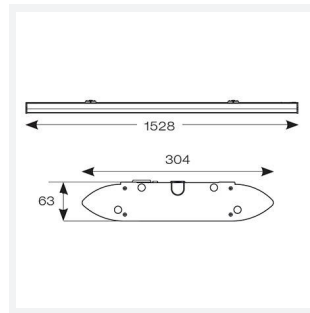

Adrina

Adrina Suspended Linear CCT LO 1500mm Switch
Code: AADRINA5/DD1/DM3

Category	Commercial Linear
Application	Commercial, Education
Specification	Architectural

PRODUCT FEATURES

- High specification linear luminaire suitable for education, commercial and large retail applications
- Supplied bi-directional light output as standard (directional only option can be selected if required)
- Suitable for individual or continuous surface or suspension mounting
- Powered by Tridonic
- UGR<19 (unified glare rating) compliant luminaire assisting to eliminate glare for visual comfort (AADRINA5 only)
- CCT selectable between 3000K and 4000K
- Dimmable and OCTO options available

GENERAL INFORMATION	
Wattage	27W
Lumens Delivered	3600lm (4000K)
Lm/W	130lm (4000K)
Beam Angle	90
CRI	80
CCT	3000/4000K
Input	220-240V
Operating Temp	0°C - 45°C
SDCM	3
UGR	19
Product Weight without Packaging	7.9 kg

TECHNICAL INFORMATION	
Light Source	LED
Colour / Finish	White
IP Rating	IP20
Class Protection	1
Internal / External	Internal
Surface / Recessed / Suspended	Ceiling, Suspended
Lumen Depreciation	L80 100,000h
Warranty (Years)	5
CE Mark	Yes
Height	63 mm
Accessories	AAADRINA/SK, AADRINA/SMK, AADRINA/600