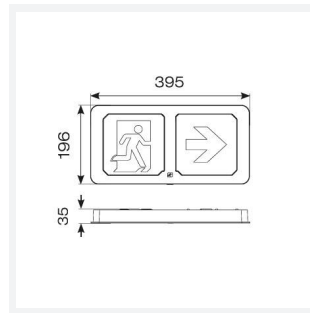

Adler Exit Box

Category	Emergency
Application	Ancillary, Commercial, Education, Healthcare, Hospitality, Industrial, Retail
Specification	Architectural

Code: AADLSE/W