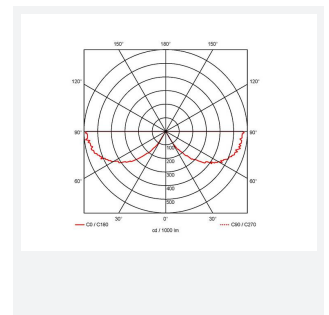

Adler Exit Sign

Adler Semi-Recessing Kit White
Code: AADL/SRK/W

Category	Emergency
Application	Ancillary, Commercial, Education, Healthcare, Hospitality, Industrial, Retail
Specification	Architectural

- Adler accessory

GENERAL INFORMATION

Product Weight without Packaging 0.102

TECHNICAL INFORMATION

Colour / Finish	White
IP Rating	IP20
Internal / External	Internal
Surface / Recessed / Suspended	Recessed