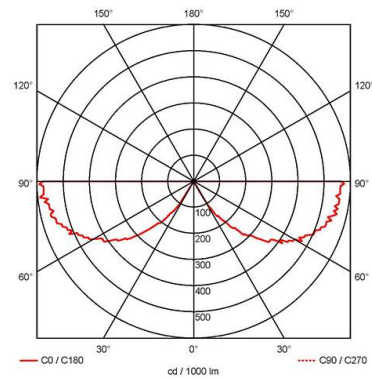

Adler Exit Sign

Adler Semi-Recessing Kit White
Code: AADL/SRK/W

ACCESSORIES

AADL/3M/BLK	Adler Exit Sign Maintained / Non-Maintained Black
AADL/3M/W	Adler Exit Sign Maintained / Non-Maintained White