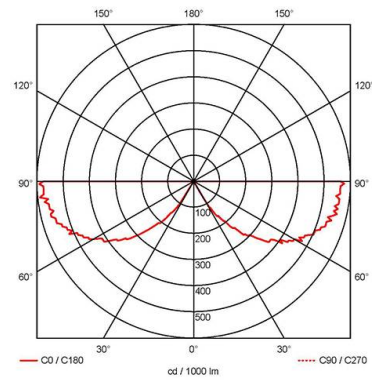

Adler Exit Sign

Adler Semi-Recessing Kit White

Code: AADL/SRK/W

ACCESSORIES

AADL/3M/BLK	Adler Exit Sign Maintained / Non-Maintained Black
AADL/3M/W	Adler Exit Sign Maintained / Non-Maintained White