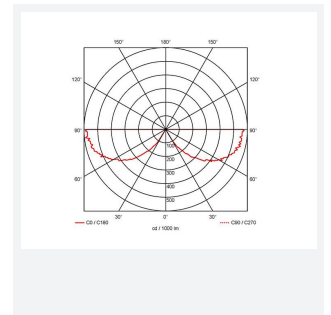

Adler Exit Sign

Adler Semi-Recessing Kit Black
Code: AADL/SRK/BLK

Category	Emergency
Application	Ancillary, Commercial, Education, Healthcare, Hospitality, Industrial, Retail
Specification	Architectural

- Adler accessory

GENERAL INFORMATION

Product Weight without Packaging 0.098

TECHNICAL INFORMATION

Colour / Finish	Black
IP Rating	IP20
Internal / External	Internal
Surface / Recessed / Suspended	Recessed