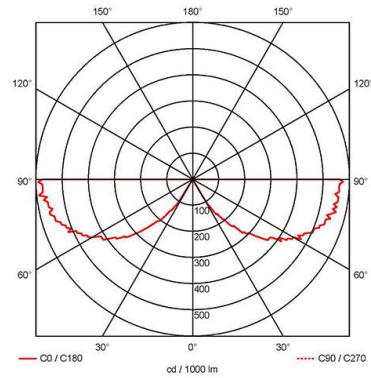

ACCESSORIES

AADL/3M/BLK	Adler Exit Sign Maintained / Non-Maintained Black
AADL/3M/W	Adler Exit Sign Maintained / Non-Maintained White