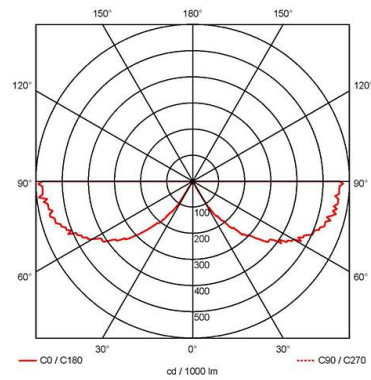

ACCESSORIES

AADL/3M/BLK	Adler Exit Sign Maintained / Non-Maintained Black
AADL/3M/W	Adler Exit Sign Maintained / Non-Maintained White