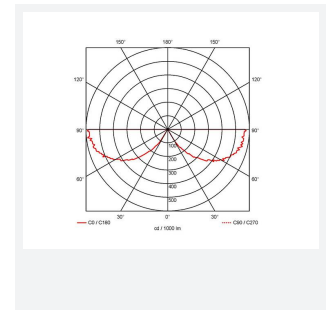

# Adler Exit Sign

Adler Exit Sign Maintained / Non-Maintained  
Code: AADL/3M/W

Category	Emergency
Application	Ancillary, Commercial, Education, Healthcare, Hospitality, Industrial, Retail
Specification	Architectural

GENERAL INFORMATION	
Wattage	2W
CRI	70
CCT	6500K
Input	220/240V
Operating Temp	0°C - 40°C
SDCM	6
Product Weight without Packaging	0.861 kg

TECHNICAL INFORMATION	
Light Source	LED
Colour / Finish	White
IP Rating	IP20
Class Protection	1
Internal / External	Internal
Surface / Recessed / Suspended	Ceiling, Recessed, Suspended, Wall
Lumen Depreciation	L70 50,000h
Warranty (Years)	5
CE Mark	Yes
Height	212 mm
Accessories	AADL/WB/W, AADL/WB/BLK, AADL/SRK/W, AADL/SRK/BLK