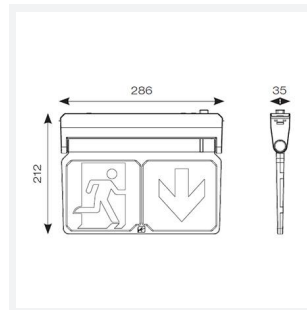

# Adler Exit Sign

Adler Exit Sign Maintained / Non-Maintained  
Code: AADL/3M/W

Category	Emergency
Application	Ancillary, Commercial, Education, Healthcare, Hospitality, Industrial, Retail
Specification	Architectural

## PRODUCT FEATURES

- Rotatable legends to reduce waste and increase flexibility
- One fitting that enables choice of five different mounting options: Suspension, Recessed, Ceiling surface, Wall surface, Side arm wall mounting
- LiFePO4 Lithium battery provides improved energy consumption, product reliability and lifetime
- Self-test emergency as standard
- Rotatable legends to reduce waste and increase flexibility
- 1 metre suspension cable supplied as standard
- Available in black and white finishes

GENERAL INFORMATION	
Wattage	2W
CRI	70
CCT	6500K
Input	220/240V
Operating Temp	0°C - 40°C
SDCM	6
Product Weight without Packaging	0.861 kg

TECHNICAL INFORMATION	
Light Source	LED
Colour / Finish	White
IP Rating	IP20
Class Protection	1
Internal / External	Internal
Surface / Recessed / Suspended	Ceiling, Recessed, Suspended, Wall
Lumen Depreciation	L70 50,000h
Warranty (Years)	5
CE Mark	Yes
Height	212 mm
Accessories	AADL/WB/W, AADL/WB/BLK, AADL/SRK/W, AADL/SRK/BLK