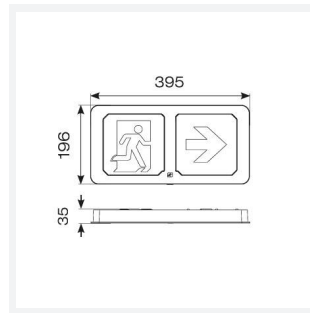

Adler Exit Sign

Adler Exit Sign EM DALI White
Code: AADL/3M/W/DM3

| | |
|---------------|---|
| Category | Emergency |
| Application | Ancillary, Commercial, Education, Healthcare, Hospitality, Industrial, Retail |
| Specification | Architectural |

PRODUCT FEATURES

- Light weight contemporary Ansell design, multiple install options LED Exit Sign
- One fitting that enables choice of five different mounting options: Suspension, Recessed, Ceiling surface, Wall surface, Side arm wall mounting
- LiFePO4 Lithium battery provides improved energy consumption, product reliability and lifetime
- Self-test emergency as standard
- Rotatable legends to reduce waste and increase flexibility
- 1 metre suspension cable supplied as standard
- Available in black and white finishes
- DALI Emergency option available

| GENERAL INFORMATION | |
|----------------------------------|------------|
| Wattage | 2W |
| CRI | 70 |
| CCT | 6000-7000K |
| Input | 220/240V |
| Operating Temp | 0°C - 40°C |
| SDCM | 6 |
| Cut-Out Size | 300x55 |
| Product Weight without Packaging | 0.961 kg |