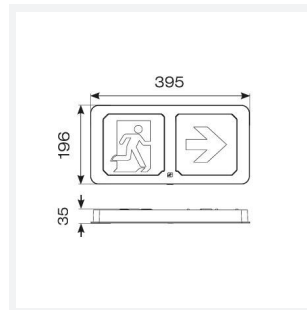

# Adler Exit Sign

Adler Exit Sign EM DALI White  
Code: AADL/3M/W/DM3

Category	Emergency
Application	Ancillary, Commercial, Education, Healthcare, Hospitality, Industrial, Retail
Specification	Architectural

- Light weight contemporary Ansell design, multiple install options LED Exit Sign
- One fitting that enables choice of five different mounting options: Suspension, Recessed, Ceiling surface, Wall surface, Side arm wall mounting
- LiFePO4 Lithium battery provides improved energy consumption, product reliability and lifetime
- Self-test emergency as standard
- Rotatable legends to reduce waste and increase flexibility
- 1 metre suspension cable supplied as standard
- Available in black and white finishes
- DALI Emergency option available

GENERAL INFORMATION	
Wattage	2W
CRI	70
CCT	6000-7000K
Input	220-240V
Operating Temp	0°C - 40°C
SDCM	6
Cut-Out Size	300x55
Product Weight without Packaging	0.961 kg

TECHNICAL INFORMATION	
Light Source	LED
Colour / Finish	White
IP Rating	IP20
Class Protection	1
Internal / External	Internal
Surface / Recessed / Suspended	Ceiling, Recessed, Suspended, Wall
Lumen Depreciation	L70 50000h
Warranty (Years)	5
CE Mark	Yes