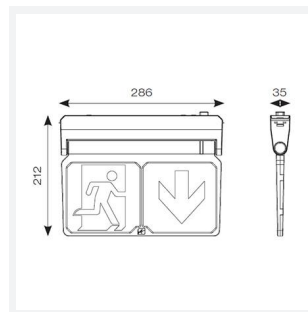

# Adler Exit Sign

<b>Category</b>	Emergency
<b>Application</b>	Ancillary, Commercial, Education, Healthcare, Hospitality, Industrial, Retail
<b>Specification</b>	Architectural

**Code:** AADL/3M/BLK

- Light weight contemporary Ansell design, multiple install options LED Exit Sign
- One fitting that enables choice of five different mounting options: Suspension, Recessed, Ceiling surface, Wall surface, Side arm wall mounting
- LiFePO4 Lithium battery provides improved energy consumption, product reliability and lifetime
- Self-test emergency as standard
- Rotatable legends to reduce waste and increase flexibility
- 1 metre suspension cable supplied as standard
- Available in black and white finishes

GENERAL INFORMATION	
Wattage	2W
CRI	70
CCT	6500K
Input	220-240V
Operating Temp	0°C - 40°C
SDCM	6
Product Weight without Packaging	0.861 kg

TECHNICAL INFORMATION	
Light Source	LED
Colour / Finish	Black
IP Rating	IP20
Class Protection	1
Internal / External	Internal
Surface / Recessed / Suspended	Ceiling, Recessed, Suspended, Wall
Lumen Depreciation	L70 50,000h
Warranty (Years)	5
CE Mark	Yes
Height	212 mm
Accessories	AADL/WB/W, AADL/WB/BLK, AADL/SRK/W, AADL/SRK/BLK