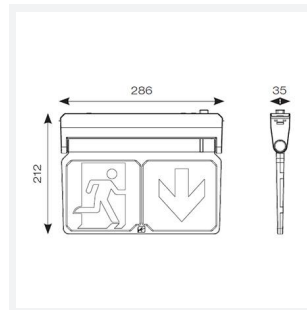

Adler Exit Sign

Adler Exit Sign Maintained / Non-Maintained
Code: AADL/3M/BLK

Category	Emergency
Application	Ancillary, Commercial, Education, Healthcare, Hospitality, Industrial, Retail
Specification	Architectural

PRODUCT FEATURES

- Rotatable legends to reduce waste and increase flexibility
- One fitting that enables choice of five different mounting options: Suspension, Recessed, Ceiling surface, Wall surface, Side arm wall mounting
- LiFePO4 Lithium battery provides improved energy consumption, product reliability and lifetime
- Self-test emergency as standard
- Rotatable legends to reduce waste and increase flexibility
- 1 metre suspension cable supplied as standard
- Available in black and white finishes

GENERAL INFORMATION	
Wattage	2W
CRI	70
CCT	6500K
Input	220/240V
Operating Temp	0°C - 40°C
SDCM	6
Product Weight without Packaging	0.861 kg

TECHNICAL INFORMATION	
Light Source	LED
Colour / Finish	Black
IP Rating	IP20
Class Protection	1
Internal / External	Internal
Surface / Recessed / Suspended	Ceiling, Recessed, Suspended, Wall
Lumen Depreciation	L70 50,000h
Warranty (Years)	5
CE Mark	Yes
Height	212 mm
Accessories	AADL/WB/W, AADL/WB/BLK, AADL/SRK/W, AADL/SRK/BLK