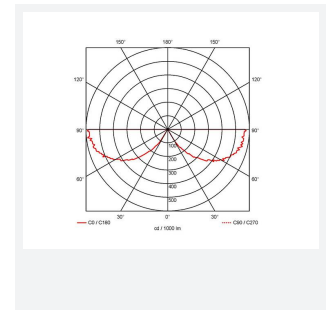

Adler Exit Sign

Adler Exit Sign Maintained / Non-Maintained
Code: AADL/3M/BLK

Category	Emergency
Application	Ancillary, Commercial, Education, Healthcare, Hospitality, Industrial, Retail
Specification	Architectural

GENERAL INFORMATION	
Wattage	2W
CRI	70
CCT	6500K
Input	220/240V
Operating Temp	0°C - 40°C
SDCM	6
Product Weight without Packaging	0.861 kg

TECHNICAL INFORMATION	
Light Source	LED
Colour / Finish	Black
IP Rating	IP20
Class Protection	1
Internal / External	Internal
Surface / Recessed / Suspended	Ceiling, Recessed, Suspended, Wall
Lumen Depreciation	L70 50,000h
Warranty (Years)	5
CE Mark	Yes
Height	212 mm
Accessories	AADL/WB/W, AADL/WB/BLK, AADL/SRK/W, AADL/SRK/BLK