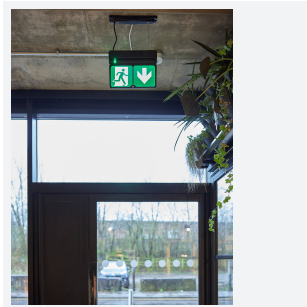

# Adler Exit Sign

<b>Category</b>	Emergency
<b>Application</b>	Ancillary, Commercial, Education, Healthcare, Hospitality, Industrial, Retail
<b>Specification</b>	Architectural

**Code:** AADL/3M/BLK

- Light weight contemporary Ansell design, multiple install options LED Exit Sign
- One fitting that enables choice of five different mounting options: Suspension, Recessed, Ceiling surface, Wall surface, Side arm wall mounting
- LiFePO4 Lithium battery provides improved energy consumption, product reliability and lifetime
- Self-test emergency as standard
- Rotatable legends to reduce waste and increase flexibility
- 1 metre suspension cable supplied as standard
- Available in black and white finishes

GENERAL INFORMATION	
Wattage	2W
CRI	70
CCT	6500K
Input	220-240V
Operating Temp	0°C - 40°C
SDCM	6
Product Weight without Packaging	0.861 kg

TECHNICAL INFORMATION	
Light Source	LED
Colour / Finish	Black
IP Rating	IP20
Class Protection	1
Internal / External	Internal
Surface / Recessed / Suspended	Ceiling, Recessed, Suspended, Wall
Lumen Depreciation	L70 50,000h
Warranty (Years)	5
CE Mark	Yes
Height	212 mm
Accessories	AADL/WB/W, AADL/WB/BLK, AADL/SRK/W, AADL/SRK/BLK