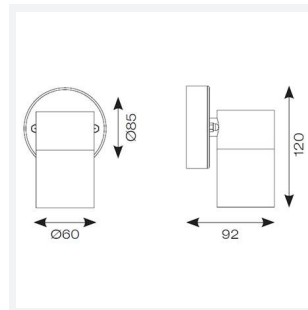

Acero Directional

Acero Directional Wall Light Stainless Steel
Code: AACERO/WLD/SSL

Category	Wall Lights
Application	Outdoor, Residential
Specification	Architectural

PRODUCT FEATURES

- 316L Marine grade stainless steel directional wall light
- Discrete PIR option available
- Stainless steel, black and copper finishes available
- Option to add OCTO Connected by WIZ GU10 lamp

GENERAL INFORMATION	
Wattage	50W
Input	220/240V
Operating Temp	-10°C - 40°C
Product Weight without Packaging	0.616 kg

TECHNICAL INFORMATION	
Light Source	GU10
Colour / Finish	Stainless Steel
IP Rating	IP44
Class Protection	1
Internal / External	External
Surface / Recessed / Suspended	Wall
Warranty (Years)	2
CE Mark	Yes
Diameter	60 mm
Height	120 mm