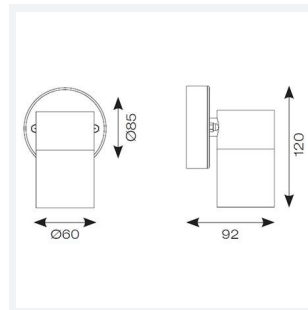

Acero Directional

Acero Directional Wall Light Stainless Steel
Code: AACERO/WLD/SSL

| | |
|---------------|----------------------|
| Category | Wall Lights |
| Application | Outdoor, Residential |
| Specification | Architectural |

- 316L Marine grade stainless steel directional wall light
- Discrete PIR option available

- Stainless steel, black and copper finishes available
- Option to add OCTO Connected by WIZ GU10 lamp

GENERAL INFORMATION

| | |
|----------------------------------|--------------|
| Wattage | 50W |
| Input | 220-240V |
| Operating Temp | -10°C - 40°C |
| Product Weight without Packaging | 0.616 kg |

TECHNICAL INFORMATION

| | |
|--------------------------------|-----------------|
| Light Source | GU10 |
| Colour / Finish | Stainless Steel |
| IP Rating | IP44 |
| Class Protection | 1 |
| Internal / External | External |
| Surface / Recessed / Suspended | Wall |
| Warranty (Years) | 2 |
| CE Mark | Yes |
| Diameter | 60 mm |
| Height | 120 mm |