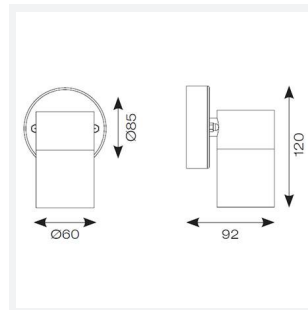

Acero Directional

Acero Directional Wall Light Stainless Steel
Code: AACERO/WLD/SSL

Category	Wall Lights
Application	Outdoor, Residential
Specification	Architectural

PRODUCT FEATURES

- 316L Marine grade stainless steel directional wall light
- Discrete PIR option available
- Stainless steel, black and copper finishes available
- Option to add OCTO Connected by WIZ GU10 lamp

GENERAL INFORMATION

Wattage	50W
Input	220-240V
Operating Temp	-10°C - 40°C
Product Weight without Packaging	0.616 kg

TECHNICAL INFORMATION

Light Source	GU10
Colour / Finish	Stainless Steel
IP Rating	IP44
Class Protection	1
Internal / External	External
Surface / Recessed / Suspended	Wall
Warranty (Years)	2
CE Mark	Yes
Diameter	60 mm
Height	120 mm