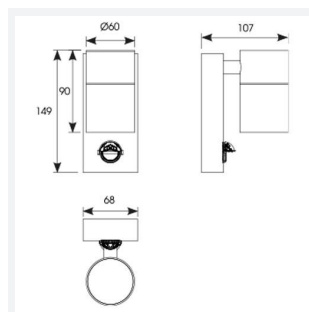

# Acero Directional

Acero Directional Wall Light PIR Stainless Steel

Code: AACERO/WLD/SSL/PIR

Category	Wall Lights
Application	Outdoor, Residential
Specification	Architectural

### TECHNICAL INFORMATION

Light Source	GU10
Colour / Finish	Stainless Steel
IP Rating	IP44
Class Protection	1
Internal / External	External
Surface / Recessed / Suspended	Wall
Warranty (Years)	2
CE Mark	Yes
Diameter	60 mm
Height	120 mm