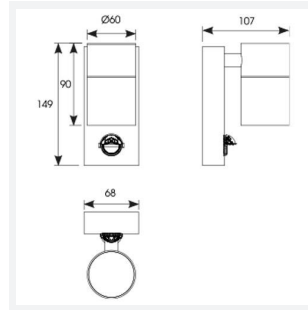

Acero Directional

Acero Directional Wall Light PIR Stainless Steel
Code: AACERO/WLD/SSL/PIR

Category	Wall Lights
Application	Outdoor, Residential
Specification	Architectural

PRODUCT FEATURES

- 316L Marine grade stainless steel directional wall light
- Discrete PIR option available
- Stainless steel, black and copper finishes available
- Option to add OCTO Connected by WIZ GU10 lamp

GENERAL INFORMATION	
Wattage	50W
Input	220/240V
Operating Temp	-10°C - 40°C
Product Weight without Packaging	0.616 kg

TECHNICAL INFORMATION	
Light Source	GU10
Colour / Finish	Stainless Steel
IP Rating	IP44
Class Protection	1
Internal / External	External
Surface / Recessed / Suspended	Wall
Warranty (Years)	2
CE Mark	Yes
Diameter	60 mm
Height	120 mm