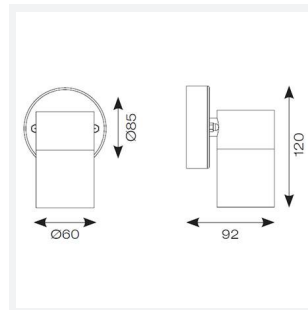

Acero Directional

Acero Directional Wall Light Copper
Code: AACERO/WLD/COP

Category	Wall Lights
Application	Outdoor, Residential
Specification	Architectural

- 316L Marine grade stainless steel directional wall light
- Discrete PIR option available

- Stainless steel, black and copper finishes available
- Option to add OCTO Connected by WIZ GU10 lamp

GENERAL INFORMATION

Wattage	50W
Input	220-240V
Operating Temp	-10°C - 40°C
Product Weight without Packaging	0.602 kg

TECHNICAL INFORMATION

Light Source	GU10
Colour / Finish	Copper
IP Rating	IP44
Class Protection	1
Internal / External	External
Surface / Recessed / Suspended	Wall
Warranty (Years)	2
CE Mark	Yes
Diameter	60 mm
Height	120 mm