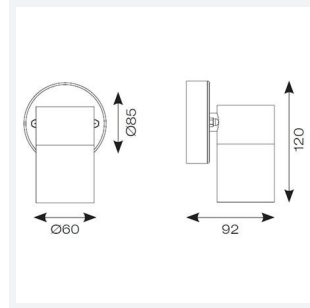

Acero Directional

Acero Directional Wall Light Copper
Code: AACERO/WLD/COP

Category	Wall Lights
Application	Outdoor, Residential
Specification	Architectural

PRODUCT FEATURES

- 316L Marine grade stainless steel directional wall light
- Discrete PIR option available
- Stainless steel, black and copper finishes available
- Option to add OCTO Connected by WIZ GU10 lamp

GENERAL INFORMATION

Wattage	50W
Input	220/240V
Operating Temp	-10°C - 40°C
Product Weight without Packaging	0.602 kg

TECHNICAL INFORMATION

Light Source	GU10
Colour / Finish	Copper
IP Rating	IP44
Class Protection	1
Internal / External	External
Surface / Recessed / Suspended	Wall
Warranty (Years)	2
CE Mark	Yes
Diameter	60 mm
Height	120 mm