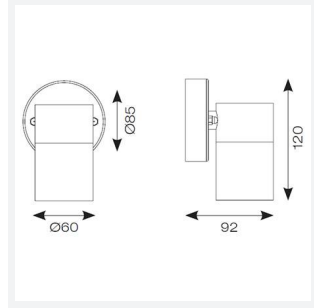

# Acero Directional

Acero Directional Wall Light Copper  
Code: AACERO/WLD/COP

Category	Wall Lights
Application	Outdoor, Residential
Specification	Architectural

## PRODUCT FEATURES

- 316L Marine grade stainless steel directional wall light
- Discrete PIR option available
- Stainless steel, black and copper finishes available
- Option to add OCTO Connected by WIZ GU10 lamp

GENERAL INFORMATION	
Wattage	50W
Input	220-240V
Operating Temp	-10°C - 40°C
Product Weight without Packaging	0.602 kg

TECHNICAL INFORMATION	
Light Source	GU10
Colour / Finish	Copper
IP Rating	IP44
Class Protection	1
Internal / External	External
Surface / Recessed / Suspended	Wall
Warranty (Years)	2
CE Mark	Yes
Diameter	60 mm
Height	120 mm