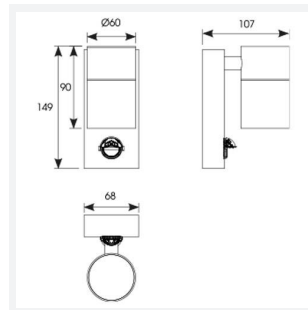

Acero Directional

Acero Directional Wall Light PIR Copper
Code: AACERO/WLD/COP/PIR

Category	Wall Lights
Application	Outdoor, Residential
Specification	Architectural

PRODUCT FEATURES

- 316L Marine grade stainless steel directional wall light
- Discrete PIR option available
- Stainless steel, black and copper finishes available
- Option to add OCTO Connected by WIZ GU10 lamp

GENERAL INFORMATION

Wattage	50W
Input	220/240V
Operating Temp	-10°C - 40°C
Product Weight without Packaging	0.61 kg

TECHNICAL INFORMATION

Light Source	GU10
Colour / Finish	Copper
IP Rating	IP44
Class Protection	1
Internal / External	External
Surface / Recessed / Suspended	Wall
Warranty (Years)	2
CE Mark	Yes
Diameter	60 mm
Height	120 mm