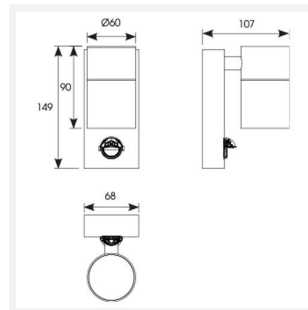

Acero Directional

Acero Directional Wall Light PIR Copper
Code: AACERO/WLD/COP/PIR

Category	Wall Lights
Application	Outdoor, Residential
Specification	Architectural

PRODUCT FEATURES

- 316L Marine grade stainless steel directional wall light
- Discrete PIR option available
- Stainless steel, black and copper finishes available
- Option to add OCTO Connected by WIZ GU10 lamp

GENERAL INFORMATION	
Wattage	50W
Input	220-240V
Operating Temp	-10°C - 40°C
Product Weight without Packaging	0.61 kg

TECHNICAL INFORMATION	
Light Source	GU10
Colour / Finish	Copper
IP Rating	IP44
Class Protection	1
Internal / External	External
Surface / Recessed / Suspended	Wall
Warranty (Years)	2
CE Mark	Yes
Diameter	60 mm
Height	120 mm