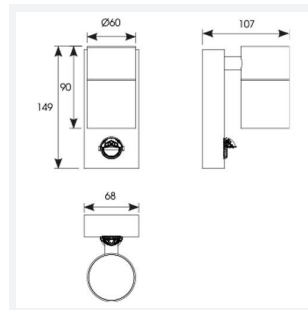

Category	Wall Lights
Application	Outdoor, Residential
Specification	Architectural

Acero Directional

Acero Directional Wall Light PIR Copper
Code: AACERO/WLD/COP/PIR

- 316L Marine grade stainless steel directional wall light
- Discrete PIR option available

- Stainless steel, black and copper finishes available
- Option to add OCTO Connected by WIZ GU10 lamp

GENERAL INFORMATION	
Wattage	50W
Input	220-240V
Operating Temp	-10°C - 40°C
Product Weight without Packaging	0.61 kg

TECHNICAL INFORMATION	
Light Source	GU10
Colour / Finish	Copper
IP Rating	IP44
Class Protection	1
Internal / External	External
Surface / Recessed / Suspended	Wall
Warranty (Years)	2
CE Mark	Yes
Diameter	60 mm
Height	120 mm