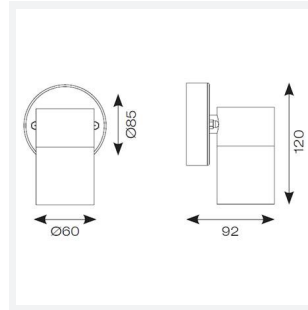

Acero Directional

Acero Directional Wall Light Black
Code: AACERO/WLD/BLK

Category	Wall Lights
Application	Outdoor, Residential
Specification	Architectural

- 316L Marine grade stainless steel directional wall light
- Discrete PIR option available

- Stainless steel, black and copper finishes available
- Option to add OCTO Connected by WIZ GU10 lamp

GENERAL INFORMATION

Wattage	50W
Input	220-240V
Operating Temp	-10°C - 40°C
Product Weight without Packaging	0.616 kg

TECHNICAL INFORMATION

Light Source	GU10
Colour / Finish	Black
IP Rating	IP44
Class Protection	1
Internal / External	External
Surface / Recessed / Suspended	Wall
Warranty (Years)	2
CE Mark	Yes
Diameter	60 mm
Height	120 mm