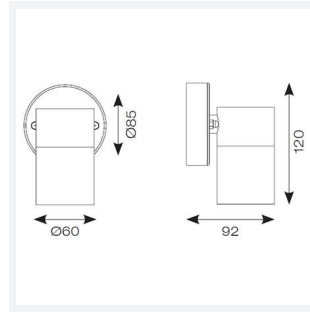

Acero Directional

Acero Directional Wall Light Black
Code: AACERO/WLD/BLK

Category	Wall Lights
Application	Outdoor, Residential
Specification	Architectural

PRODUCT FEATURES

- 316L Marine grade stainless steel directional wall light
- Discrete PIR option available
- Stainless steel, black and copper finishes available
- Option to add OCTO Connected by WIZ GU10 lamp

GENERAL INFORMATION	
Wattage	50W
Input	220/240V
Operating Temp	-10°C - 40°C
Product Weight without Packaging	0.616 kg

TECHNICAL INFORMATION	
Light Source	GU10
Colour / Finish	Black
IP Rating	IP44
Class Protection	1
Internal / External	External
Surface / Recessed / Suspended	Wall
Warranty (Years)	2
CE Mark	Yes
Diameter	60 mm
Height	120 mm