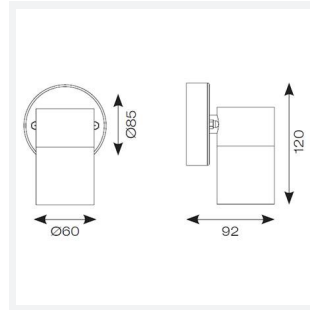

Acero Directional

Acero Directional Wall Light Black
Code: AACERO/WLD/BLK

Category	Wall Lights
Application	Outdoor, Residential
Specification	Architectural

PRODUCT FEATURES

- 316L Marine grade stainless steel directional wall light
- Discrete PIR option available
- Stainless steel, black and copper finishes available
- Option to add OCTO Connected by WIZ GU10 lamp

GENERAL INFORMATION	
Wattage	50W
Input	220-240V
Operating Temp	-10°C - 40°C
Product Weight without Packaging	0.616 kg

TECHNICAL INFORMATION	
Light Source	GU10
Colour / Finish	Black
IP Rating	IP44
Class Protection	1
Internal / External	External
Surface / Recessed / Suspended	Wall
Warranty (Years)	2
CE Mark	Yes
Diameter	60 mm
Height	120 mm