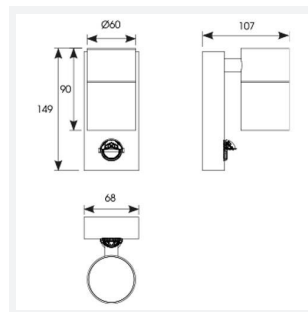

Acero Directional

Acero Directional Wall Light PIR Black
Code: AACERO/WLD/BLK/PIR

Category	Wall Lights
Application	Outdoor, Residential
Specification	Architectural

- 316L Marine grade stainless steel directional wall light
- Discrete PIR option available

- Stainless steel, black and copper finishes available
- Option to add OCTO Connected by WIZ GU10 lamp

GENERAL INFORMATION

Wattage	50W
Input	220-240V
Operating Temp	-10°C - 40°C
Product Weight without Packaging	0.616 kg

TECHNICAL INFORMATION

Light Source	GU10
Colour / Finish	Black
IP Rating	IP44
Class Protection	1
Internal / External	External
Surface / Recessed / Suspended	Wall
Warranty (Years)	2
CE Mark	Yes
Diameter	60 mm
Height	120 mm