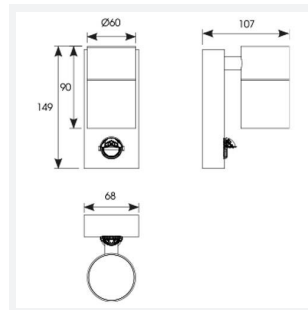

Acero Directional

Acero Directional Wall Light PIR Black
Code: AACERO/WLD/BLK/PIR

Category	Wall Lights
Application	Outdoor, Residential
Specification	Architectural

PRODUCT FEATURES

- 316L Marine grade stainless steel directional wall light
- Discrete PIR option available
- Stainless steel, black and copper finishes available
- Option to add OCTO Connected by WIZ GU10 lamp

GENERAL INFORMATION	
Wattage	50W
Input	220-240V
Operating Temp	-10°C - 40°C
Product Weight without Packaging	0.616 kg

TECHNICAL INFORMATION	
Light Source	GU10
Colour / Finish	Black
IP Rating	IP44
Class Protection	1
Internal / External	External
Surface / Recessed / Suspended	Wall
Warranty (Years)	2
CE Mark	Yes
Diameter	60 mm
Height	120 mm