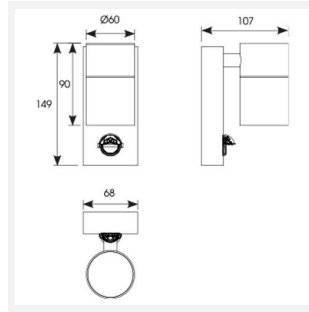

# Acero Directional

Acero Directional Wall Light PIR Black  
**Code:** AACERO/WLD/BLK/PIR

Category	Wall Lights
Application	Outdoor, Residential
Specification	Architectural

GENERAL INFORMATION	
Wattage	50W
Input	220/240V
Operating Temp	-10°C - 40°C
Product Weight without Packaging	0.616 kg

TECHNICAL INFORMATION	
Light Source	GU10
Colour / Finish	Black
IP Rating	IP44
Class Protection	1
Internal / External	External
Surface / Recessed / Suspended	Wall
Warranty (Years)	2
CE Mark	Yes
Diameter	60 mm
Height	120 mm