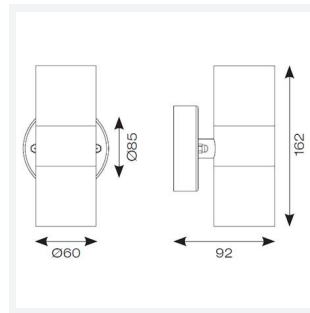

Acero Bi-directional

Acero Bi-directional Wall Light Stainless Steel
Code: AACERO/WL/SSL

Category	Feature Lighting
Application	Outdoor, Residential
Specification	Architectural

- 316L Marine grade stainless steel bi-directional wall light
- Discrete PIR option available
- Stainless steel, black and copper finishes available
- Option to add OCTO Connected by WIZ GU10 lamp

GENERAL INFORMATION

Wattage	50W
Input	220-240V
Operating Temp	-10°C - 40°C
Product Weight without Packaging	0.61 kg

TECHNICAL INFORMATION

Light Source	GU10
Colour / Finish	Stainless Steel
IP Rating	IP44
Class Protection	1
Internal / External	External
Surface / Recessed / Suspended	Wall
Warranty (Years)	2
CE Mark	Yes
Diameter	60 mm
Height	162 mm