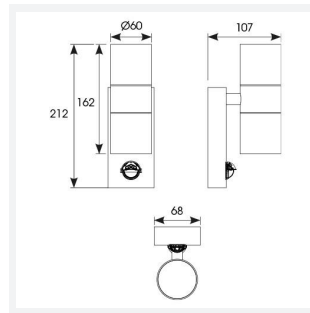

Acero Bi-directional

Acero Bi-directional Wall Light PIR Stainless Steel
Code: AACERO/WL/SSL/PIR

Category	Feature Lighting
Application	Outdoor, Residential
Specification	Architectural

- 316L Marine grade stainless steel bi-directional wall light
- Discrete PIR option available
- Stainless steel, black and copper finishes available
- Option to add OCTO Connected by WIZ GU10 lamp

GENERAL INFORMATION	
Wattage	50W
Input	220-240V
Operating Temp	-10°C - 40°C
Product Weight without Packaging	0.61 kg

TECHNICAL INFORMATION	
Light Source	GU10
Colour / Finish	Stainless Steel
IP Rating	IP44
Class Protection	1
Internal / External	External
Surface / Recessed / Suspended	Wall
Warranty (Years)	2
CE Mark	Yes
Diameter	60 mm
Height	162 mm