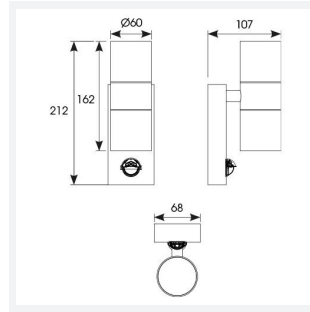

Acero Bi-directional

Acero Bi-directional Wall Light PIR Stainless Steel
Code: AACERO/WL/SSL/PIR

Category	Feature Lighting
Application	Outdoor, Residential
Specification	Architectural

PRODUCT FEATURES

- 316L Marine grade stainless steel bi-directional wall light
- Discrete PIR option available
- Stainless steel, black and copper finishes available
- Option to add OCTO Connected by WIZ GU10 lamp

GENERAL INFORMATION	
Wattage	50W
Input	220/240V
Operating Temp	-10°C - 40°C
Product Weight without Packaging	0.61 kg

TECHNICAL INFORMATION	
Light Source	GU10
Colour / Finish	Stainless Steel
IP Rating	IP44
Class Protection	1
Internal / External	External
Surface / Recessed / Suspended	Wall
Warranty (Years)	2
CE Mark	Yes
Diameter	60 mm
Height	162 mm