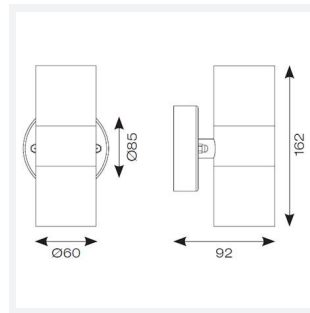

Acero Bi-directional

Acero Bi-directional Wall Light Copper
Code: AACERO/WL/COP

Category	Feature Lighting
Application	Outdoor, Residential
Specification	Architectural

- 316L Marine grade stainless steel bi-directional wall light
- Discrete PIR option available
- Stainless steel, black and copper finishes available
- Option to add OCTO Connected by WIZ GU10 lamp

GENERAL INFORMATION

Wattage	50W
Input	220-240V
Operating Temp	-10°C - 40°C
Product Weight without Packaging	0.61 kg

TECHNICAL INFORMATION

Light Source	GU10
Colour / Finish	Copper
IP Rating	IP44
Class Protection	1
Internal / External	External
Surface / Recessed / Suspended	Wall
Warranty (Years)	2
CE Mark	Yes
Diameter	60 mm
Height	162 mm