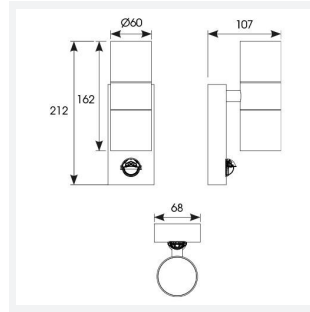

Acero Bi-directional

Acero Bi-directional Wall Light PIR Copper
Code: AACERO/WL/COP/PIR

Category	Feature Lighting
Application	Outdoor, Residential
Specification	Architectural

PRODUCT FEATURES

- 316L Marine grade stainless steel bi-directional wall light
- Discrete PIR option available
- Stainless steel, black and copper finishes available
- Option to add OCTO Connected by WIZ GU10 lamp

GENERAL INFORMATION	
Wattage	50W
Input	220/240V
Operating Temp	-10°C - 40°C
Product Weight without Packaging	0.61 kg

TECHNICAL INFORMATION	
Light Source	GU10
Colour / Finish	Copper
IP Rating	IP44
Class Protection	1
Internal / External	External
Surface / Recessed / Suspended	Wall
Warranty (Years)	2
CE Mark	Yes
Diameter	60 mm
Height	162 mm