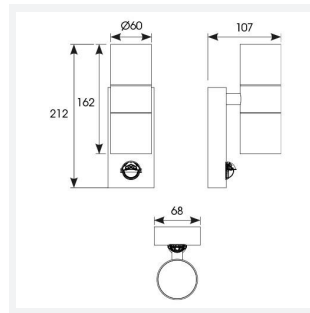

Acero Bi-directional

Acero Bi-directional Wall Light PIR Copper
Code: AACERO/WL/COP/PIR

Category	Feature Lighting
Application	Outdoor, Residential
Specification	Architectural

- 316L Marine grade stainless steel bi-directional wall light
- Discrete PIR option available
- Stainless steel, black and copper finishes available
- Option to add OCTO Connected by WIZ GU10 lamp

GENERAL INFORMATION

Wattage	50W
Input	220-240V
Operating Temp	-10°C - 40°C
Product Weight without Packaging	0.61 kg

TECHNICAL INFORMATION

Light Source	GU10
Colour / Finish	Copper
IP Rating	IP44
Class Protection	1
Internal / External	External
Surface / Recessed / Suspended	Wall
Warranty (Years)	2
CE Mark	Yes
Diameter	60 mm
Height	162 mm