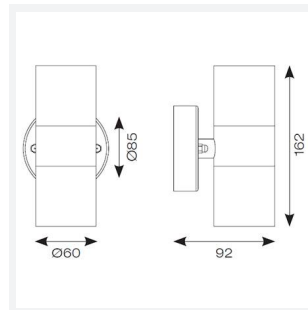

Acero Bi-directional

Acero Bi-directional Wall Light Black
Code: AACERO/WL/BLK

Category	Feature Lighting
Application	Outdoor, Residential
Specification	Architectural

- 316L Marine grade stainless steel bi-directional wall light
- Discrete PIR option available
- Stainless steel, black and copper finishes available
- Option to add OCTO Connected by WIZ GU10 lamp

GENERAL INFORMATION

Wattage	50W
Input	220-240V
Operating Temp	-10°C - 40°C
Product Weight without Packaging	0.61 kg

TECHNICAL INFORMATION

Light Source	GU10
Colour / Finish	Black
IP Rating	IP44
Class Protection	1
Internal / External	External
Surface / Recessed / Suspended	Wall
Warranty (Years)	2
CE Mark	Yes
Diameter	60 mm
Height	162 mm