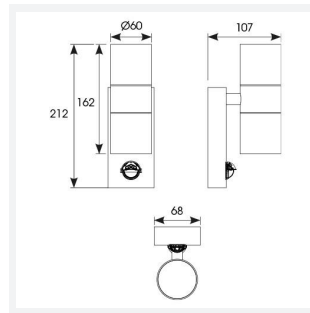

# Acero Bi-directional

Acero Bi-directional Wall Light PIR Black  
Code: AACERO/WL/BLK/PIR

Category	Feature Lighting
Application	Outdoor, Residential
Specification	Architectural

- 316L Marine grade stainless steel bi-directional wall light
- Discrete PIR option available
- Stainless steel, black and copper finishes available
- Option to add OCTO Connected by WIZ GU10 lamp

## TECHNICAL INFORMATION

Light Source	GU10
Colour / Finish	Black
IP Rating	IP44
Class Protection	1
Internal / External	External
Surface / Recessed / Suspended	Wall
Warranty (Years)	2
CE Mark	Yes
Diameter	60 mm
Height	162 mm