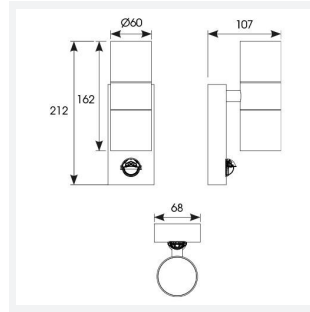

# Acero Bi-directional

Acero Bi-directional Wall Light PIR Black  
Code: AACERO/WL/BLK/PIR

Category	Feature Lighting
Application	Outdoor, Residential
Specification	Architectural

GENERAL INFORMATION	
Wattage	50W
Input	220/240V
Operating Temp	-10°C - 40°C
Product Weight without Packaging	0.61 kg

TECHNICAL INFORMATION	
Light Source	GU10
Colour / Finish	Black
IP Rating	IP44
Class Protection	1
Internal / External	External
Surface / Recessed / Suspended	Wall
Warranty (Years)	2
CE Mark	Yes
Diameter	60 mm
Height	162 mm