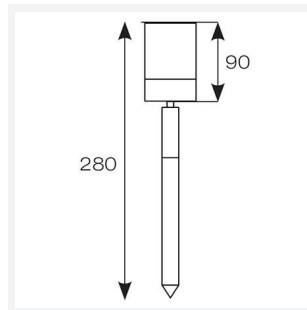

Acero Spike Light

Acero Spike Light Stainless Steel
Code: AACERO/SL/SSL

Category	Feature Lighting
Application	Outdoor, Residential
Specification	Architectural

PRODUCT FEATURES

- Ideal for GU10 LED
- Pre-wired with 2 metre of rubber insulated cable for ease of installation
- Stainless steel, black and copper finishes available
- Option to add OCTO Connected by WiZ smart GU10 lamp

GENERAL INFORMATION

Wattage	50W
Input	220/240V
Operating Temp	-10°C - 40°C
Product Weight without Packaging	0.616 kg

TECHNICAL INFORMATION

Light Source	GU10
Colour / Finish	Stainless Steel
IP Rating	IP44
Class Protection	1
Internal / External	External
Surface / Recessed / Suspended	Floor
Warranty (Years)	2
CE Mark	Yes
Height	90 mm