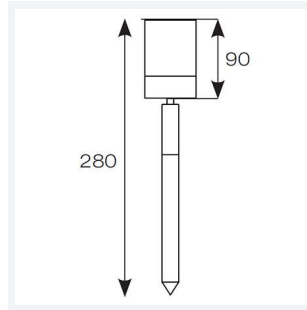

# Acero Spike Light

Acero Spike Light Stainless Steel  
Code: AACERO/SL/SSL

Category	Feature Lighting
Application	Outdoor, Residential
Specification	Architectural

## PRODUCT FEATURES

- Ideal for GU10 LED
- Pre-wired with 2 metre of rubber insulated cable for ease of installation
- Stainless steel, black and copper finishes available
- Option to add OCTO Connected by WiZ smart GU10 lamp

### TECHNICAL INFORMATION

Light Source	GU10
Colour / Finish	Stainless Steel
IP Rating	IP44
Class Protection	1
Internal / External	External
Surface / Recessed / Suspended	Floor
Warranty (Years)	2
CE Mark	Yes
Height	90 mm