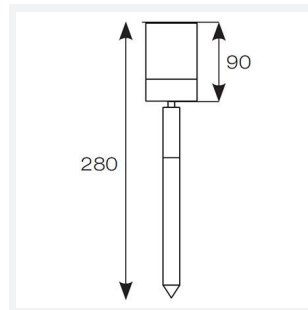

# Acero Spike Light

Acero Spike Light Stainless Steel  
Code: AACERO/SL/SSL

Category	Feature Lighting
Application	Outdoor, Residential
Specification	Architectural

## PRODUCT FEATURES

- Ideal for GU10 LED
- Pre-wired with 2 metre of rubber insulated cable for ease of installation
- Stainless steel, black and copper finishes available
- Option to add OCTO Connected by WiZ smart GU10 lamp

### TECHNICAL INFORMATION

Light Source	GU10
Colour / Finish	Stainless Steel
IP Rating	IP44
Class Protection	1
Internal / External	External
Surface / Recessed / Suspended	Floor
Warranty (Years)	2
CE Mark	Yes
Height	90 mm