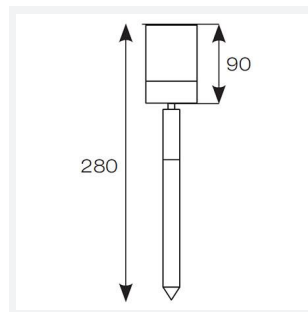

# Acero Spike Light

Acero Spike Light Stainless Steel  
Code: AACERO/SL/SSL

Category	Feature Lighting
Application	Outdoor, Residential
Specification	Architectural

- Ideal for GU10 LED
- Pre-wired with 2 metre of rubber insulated cable for ease of installation
- Stainless steel, black and copper finishes available
- Option to add OCTO Connected by WiZ smart GU10 lamp

## GENERAL INFORMATION

Wattage	50W
Input	220-240V
Operating Temp	-10°C - 40°C
Product Weight without Packaging	0.616 kg

## TECHNICAL INFORMATION

Light Source	GU10
Colour / Finish	Stainless Steel
IP Rating	IP44
Class Protection	1
Internal / External	External
Surface / Recessed / Suspended	Floor
Warranty (Years)	2
CE Mark	Yes
Height	90 mm