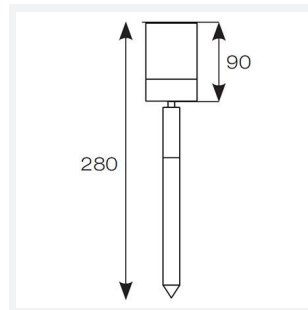

Acero Spike Light

Acero Spike Light Copper
Code: AACERO/SL/COP

Category	Feature Lighting
Application	Outdoor, Residential
Specification	Architectural

PRODUCT FEATURES

- Ideal for GU10 LED
- Pre-wired with 2 metre of rubber insulated cable for ease of installation
- Stainless steel, black and copper finishes available
- Option to add OCTO Connected by WiZ smart GU10 lamp

GENERAL INFORMATION

Wattage	50W
Input	220-240V
Operating Temp	-10°C - 40°C
Product Weight without Packaging	0.602 kg

TECHNICAL INFORMATION

Light Source	GU10
Colour / Finish	Copper
IP Rating	IP44
Class Protection	1
Internal / External	External
Surface / Recessed / Suspended	Floor
Warranty (Years)	2
CE Mark	Yes
Height	90 mm