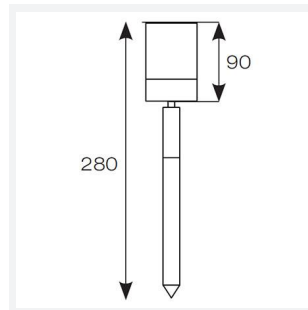

# Acero Spike Light

Acero Spike Light Copper  
Code: AACERO/SL/COP

Category	Feature Lighting
Application	Outdoor, Residential
Specification	Architectural

## PRODUCT FEATURES

- Ideal for GU10 LED
- Pre-wired with 2 metre of rubber insulated cable for ease of installation
- Stainless steel, black and copper finishes available
- Option to add OCTO Connected by WiZ smart GU10 lamp

### TECHNICAL INFORMATION

Light Source	GU10
Colour / Finish	Copper
IP Rating	IP44
Class Protection	1
Internal / External	External
Surface / Recessed / Suspended	Floor
Warranty (Years)	2
CE Mark	Yes
Height	90 mm