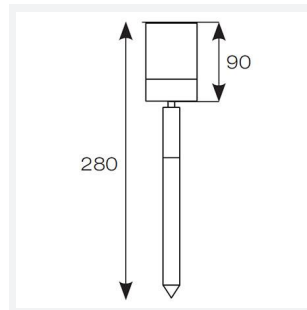

Acero Spike Light

Acero Spike Light Black
Code: AACERO/SL/BLK

Category	Feature Lighting
Application	Outdoor, Residential
Specification	Architectural

- Ideal for GU10 LED
- Pre-wired with 2 metre of rubber insulated cable for ease of installation
- Stainless steel, black and copper finishes available
- Option to add OCTO Connected by WiZ smart GU10 lamp

GENERAL INFORMATION

Wattage	50W
Input	220-240V
Operating Temp	-10°C - 40°C
Product Weight without Packaging	0.616 kg

TECHNICAL INFORMATION

Light Source	GU10
Colour / Finish	Black
IP Rating	IP44
Class Protection	1
Internal / External	External
Surface / Recessed / Suspended	Floor
Warranty (Years)	2
CE Mark	Yes
Height	90 mm