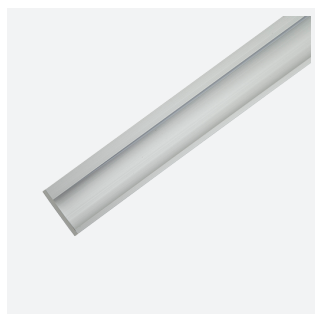

2m Wall Recessed Profile 10x10mm IP20 Silver

2m Wall Recessed Profile 10x10mm IP20 Silver

Code: A/AP/WR/01/20/SI/01

| | |
|---------------|----------------------------------|
| Category | LED Strip |
| Application | Hospitality, Residential, Retail |
| Specification | Architectural |

PRODUCT FEATURES

- LED Strip Profile

GENERAL INFORMATION

| | |
|----------------------------------|------|
| Product Weight without Packaging | 0.45 |
|----------------------------------|------|

TECHNICAL INFORMATION

| | |
|--------------------------------|----------|
| Colour / Finish | Silver |
| IP Rating | IP20 |
| Internal / External | Internal |
| Surface / Recessed / Suspended | Recessed |
| Height | 66 mm |