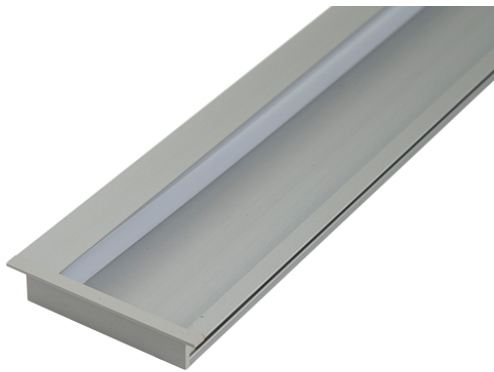

Category	LED Strip
Application	Hospitality, Residential, Retail
Specification	Architectural

2m Wall Recessed Profile 10x10mm IP20 Silver

2m Wall Recessed Profile 10x10mm IP20 Silver

Code: A/AP/WR/01/20/SI/01

- LED Strip Profile

GENERAL INFORMATION	
Product Weight without Packaging	0.45

TECHNICAL INFORMATION	
Colour / Finish	Silver
IP Rating	IP20
Internal / External	Internal
Surface / Recessed / Suspended	Recessed
Height	66.1 mm

ACCESSORIES

A/DI/WR/01/20/OP/01	2m Diffuser for Wall Recessed Profile 10x10mm IP20 Opal
A/EC/WR/01/20/SI/01	End Cap w/o hole for Wall Recessed Profile 10x10mm IP20 Black
A/EH/WR/01/20/SI/01	End Cap with hole for Wall Recessed Profile 10x10mm IP20 Silver