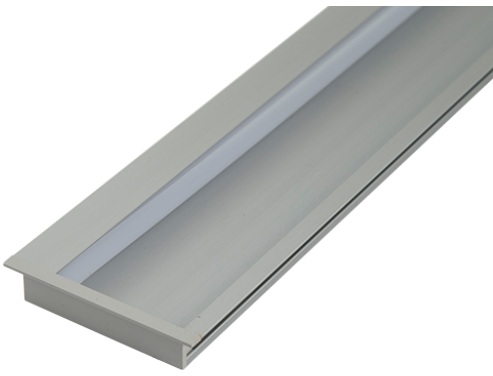

| | |
|---------------|----------------------------------|
| Category | LED Strip |
| Application | Hospitality, Residential, Retail |
| Specification | Architectural |

2m Wall Recessed Profile 10x10mm IP20 Silver

2m Wall Recessed Profile 10x10mm IP20 Silver

Code: A/AP/WR/01/20/SI/01

PRODUCT FEATURES

- LED Strip Profile

GENERAL INFORMATION

| | |
|----------------------------------|------|
| Product Weight without Packaging | 0.45 |
|----------------------------------|------|

TECHNICAL INFORMATION

| | |
|--------------------------------|----------|
| Colour / Finish | Silver |
| IP Rating | IP20 |
| Internal / External | Internal |
| Surface / Recessed / Suspended | Recessed |
| Height | 66 mm |