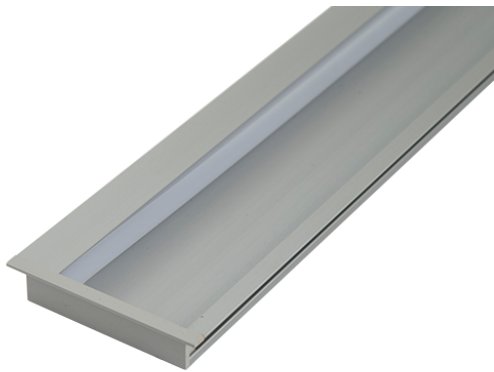

Category	LED Strip
Application	Hospitality, Residential, Retail
Specification	Architectural

2m Wall Recessed Profile 10x10mm IP20 Silver

2m Wall Recessed Profile 10x10mm IP20 Silver

Code: A/AP/WR/01/20/SI/01

PRODUCT FEATURES

- LED Strip Profile

GENERAL INFORMATION

Product Weight without Packaging	0.45
----------------------------------	------

TECHNICAL INFORMATION

Colour / Finish	Silver
IP Rating	IP20
Internal / External	Internal
Surface / Recessed / Suspended	Recessed
Height	66.1 mm

ACCESSORIES

A/DI/WR/01/20/OP/01	2m Diffuser for Wall Recessed Profile 10x10m IP20 Opal
A/EC/WR/01/20/SI/01	End Cap w/o hole for Wall Recessed Profile 10x10mm IP20 Black
A/EH/WR/01/20/SI/01	End Cap with hole for Wall Recessed Profile 10x10mm IP20 Silver