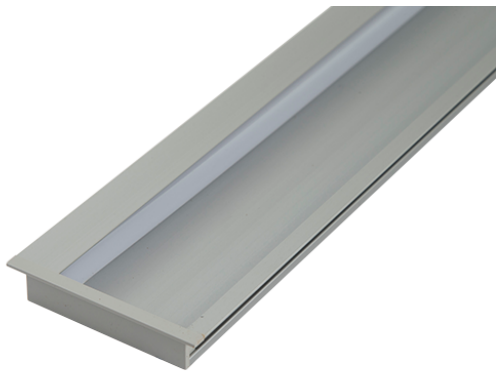

# 2m Wall Recessed Profile 10x10mm IP20 Silver

2m Wall Recessed Profile 10x10mm IP20 Silver

Code: A/AP/WR/01/20/SI/01

## PRODUCT FEATURES

- LED Strip Profile

### TECHNICAL INFORMATION

Colour / Finish	Silver
IP Rating	IP20
Internal / External	Internal
Surface / Recessed / Suspended	Recessed
Height	66.1 mm

Category	LED Strip
Application	Hospitality, Residential, Retail
Specification	Architectural