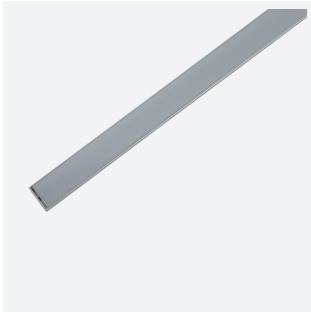

# 2m Suspended Profile 35x35mm IP20 Silver

2m Suspended Profile 35x35mm IP20 Silver

Code: A/AP/SU/01/20/SI/01

Category	LED Strip
Application	Hospitality, Residential, Retail
Specification	Architectural

## PRODUCT FEATURES

- LED Strip Profile

### TECHNICAL INFORMATION

Colour / Finish	Silver
IP Rating	IP20
Internal / External	Internal
Surface / Recessed / Suspended	Suspended
Height	35 mm