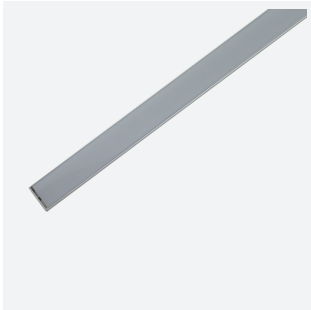

2m Suspended Profile 35x35mm IP20 Silver

2m Suspended Profile 35x35mm IP20 Silver

Code: A/AP/SU/01/20/SI/01

Category	LED Strip
Application	Hospitality, Residential, Retail
Specification	Architectural

- LED Strip Profile

GENERAL INFORMATION

Product Weight without Packaging 0.8

TECHNICAL INFORMATION

Colour / Finish	Silver
IP Rating	IP20
Internal / External	Internal
Surface / Recessed / Suspended	Suspended
Height	35 mm