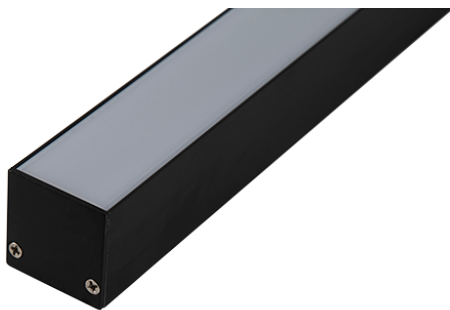

Category	LED Strip
Application	Hospitality, Residential, Retail
Specification	Architectural

2m Suspended Profile 35x35mm IP20 Black

2m Suspended Profile 35x35mm IP20 Black

Code: A/AP/SU/01/20/BL/01

PRODUCT FEATURES

- LED Strip Profile

GENERAL INFORMATION

Product Weight without Packaging	0.8
----------------------------------	-----

TECHNICAL INFORMATION

Colour / Finish	Black
IP Rating	IP20
Internal / External	Internal
Surface / Recessed / Suspended	Suspended
Height	35 mm

Category	LED Strip
Application	Hospitality, Residential, Retail
Specification	Architectural

2m Suspended Profile 35x35mm IP20 Black

2m Suspended Profile 35x35mm IP20 Black

Code: A/AP/SU/01/20/BL/01

ACCESSORIES

A/DI/SU/01/20/OP/01	2m Diffuser for Suspended Profile 35x35mm IP20 Opal
A/DI/SU/01/20/CL/01	2m Diffuser for Suspended Profile 35x35mm IP20 Clear
A/DI/SU/01/20/BL/01	2m Diffuser for Suspended Profile 35x35mm IP20 Black
A/DI/SU/01/20/AG/01	2m Diffuser for Suspended Profile 35x35mm IP20 Anti-Glare
A/SK/SU/01/20/SI/01	Suspension Kit for Suspended Profile 35x35mm IP20
A/EC/SU/01/20/BL/01	End Cap w/o hole for Suspended Profile 35x35mm IP20 Black