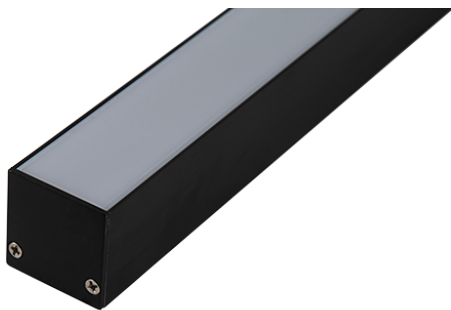

# 2m Suspended Profile 35x35mm IP20 Black

2m Suspended Profile 35x35mm IP20 Black

Code: A/AP/SU/01/20/BL/01

- LED Strip Profile

## TECHNICAL INFORMATION

Colour / Finish	Black
IP Rating	IP20
Internal / External	Internal
Surface / Recessed / Suspended	Suspended
Height	35 mm

Category	LED Strip
Application	Hospitality, Residential, Retail
Specification	Architectural

# 2m Suspended Profile 35x35mm IP20 Black

2m Suspended Profile 35x35mm IP20 Black

Code: A/AP/SU/01/20/BL/01